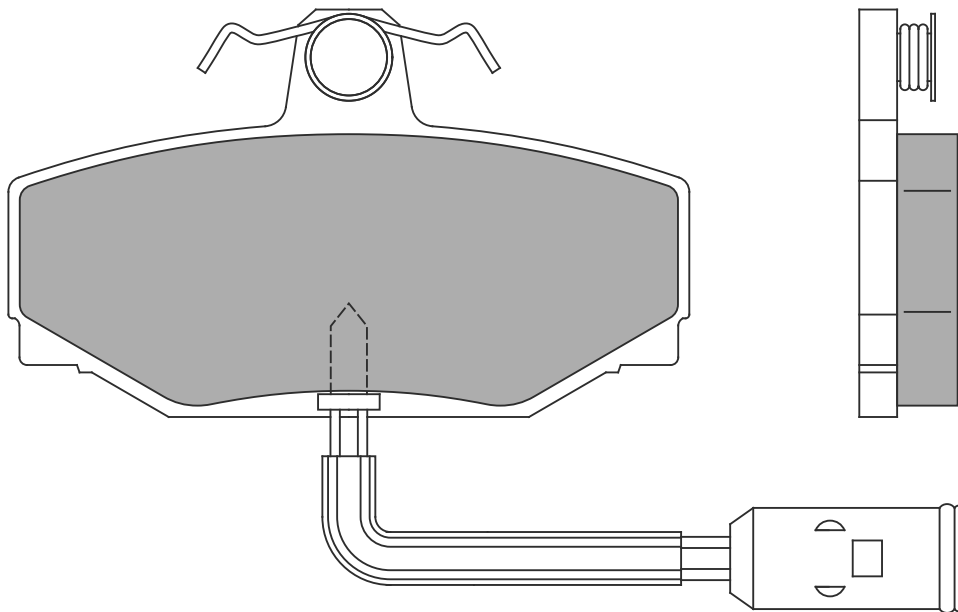

AC649481D

89

52

13

LUC

DAIMLER Sovereign
JAGUAR Sovereign, XJ