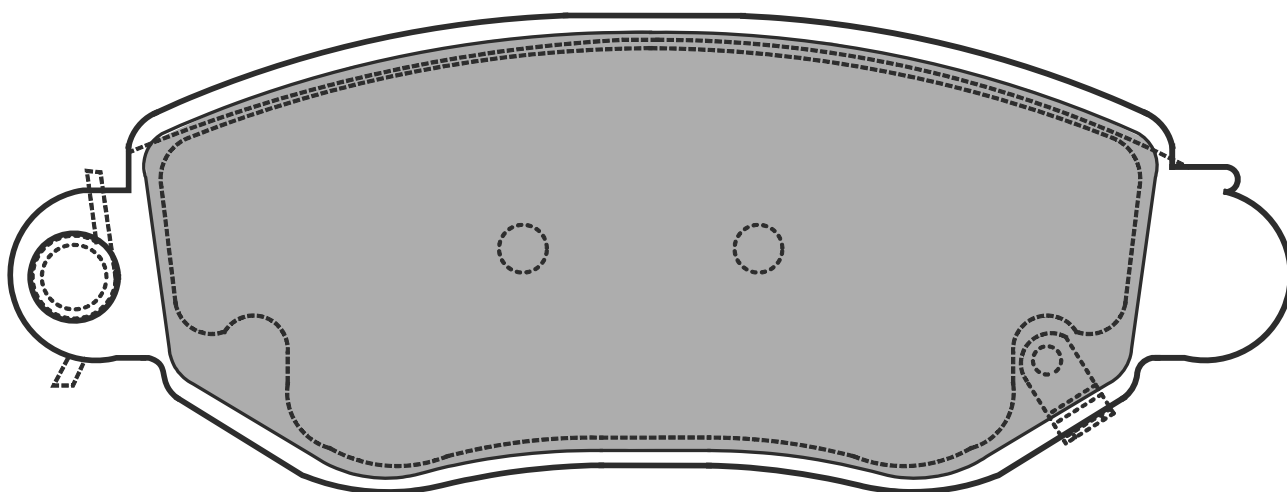

AC601181D

168.6

65.3

18.4

BOS

FORD Transit