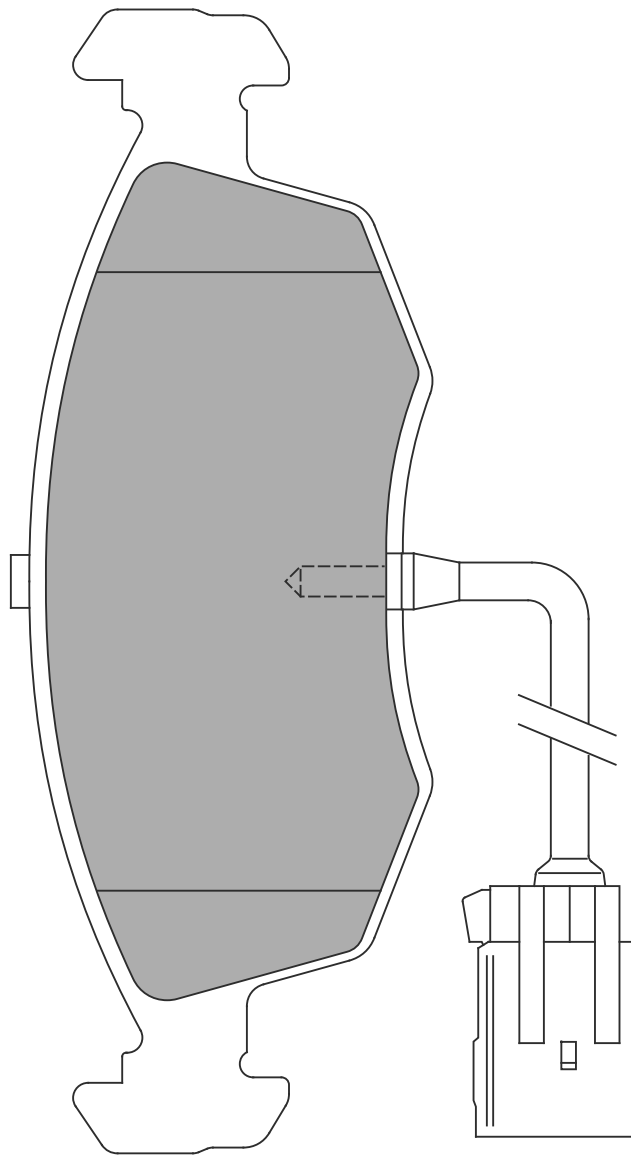

AC659281D

151.2

52.5

18

ATE

FORD Granada, Scorpio, Sierra  
PANTHER Kallista

**AC659481D**

90