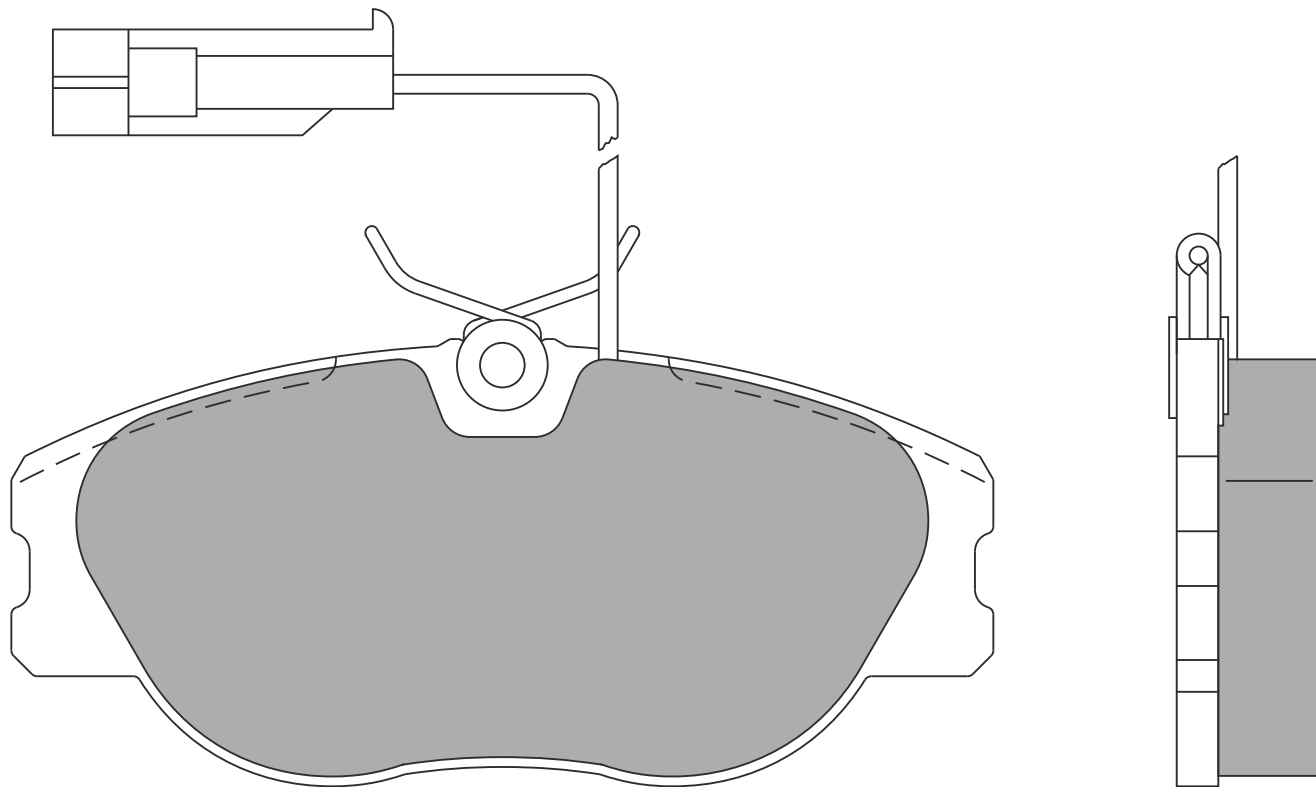

AC471181D

129

58

19

LUC

FIAT Croma

LANCIA Thema, Thema SW