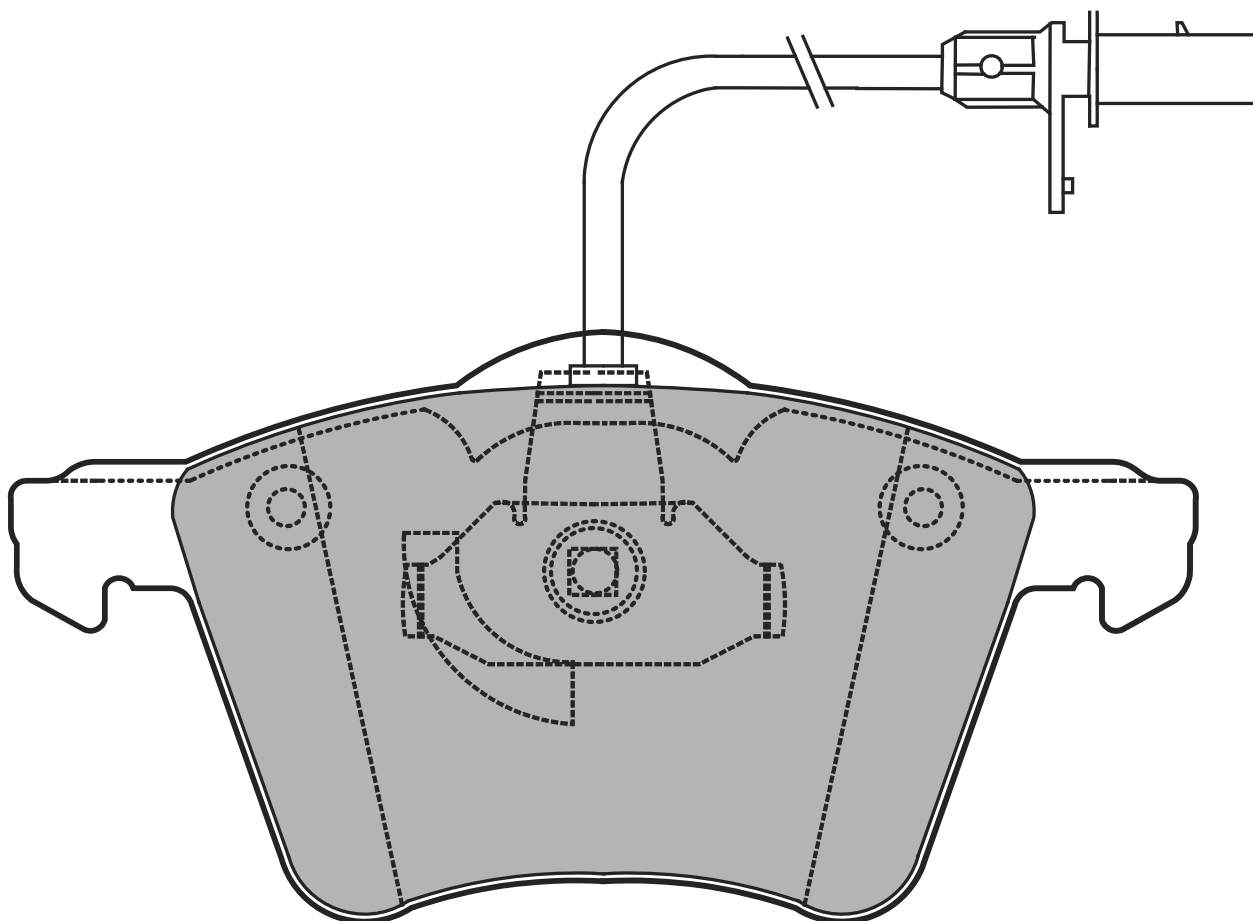

AC691281D

156.4

78.7

19.3

ATE

VW Campmobile, Caravelle, Multivan V, Transporter