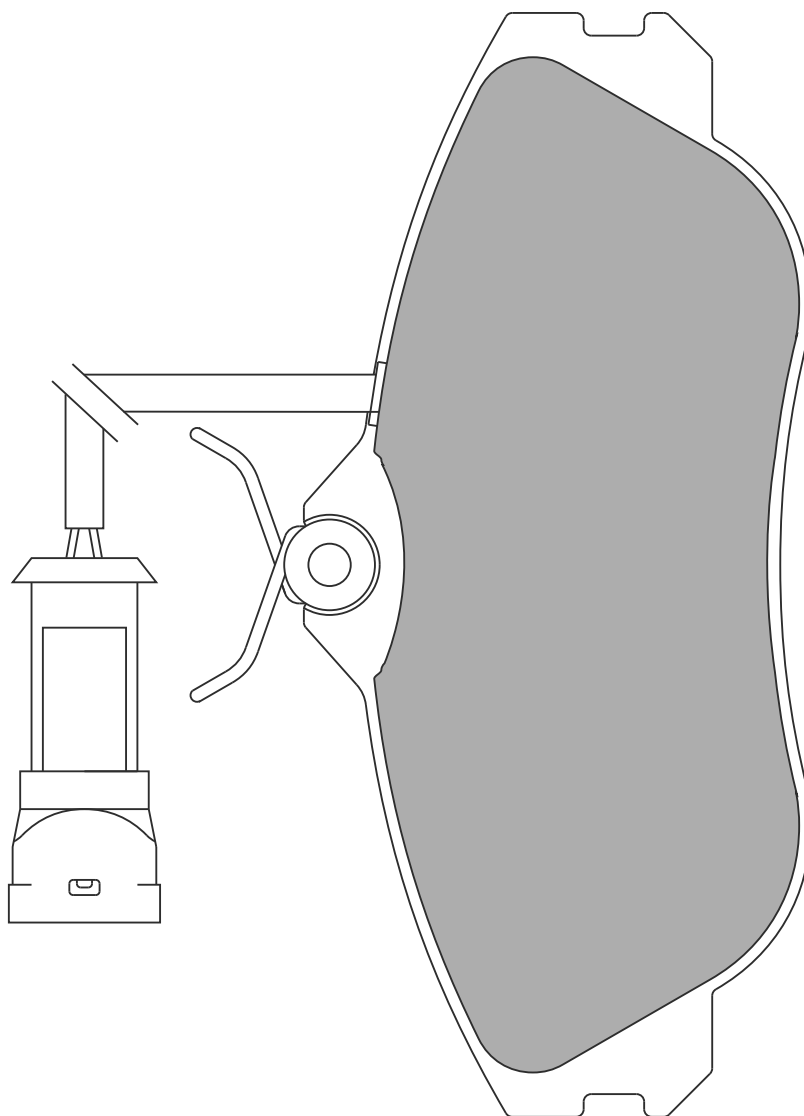

AC471781D

145

66

19

LUC

AUDI 80, 90, 100, 200, Cabriolet, Coupe, Quattro