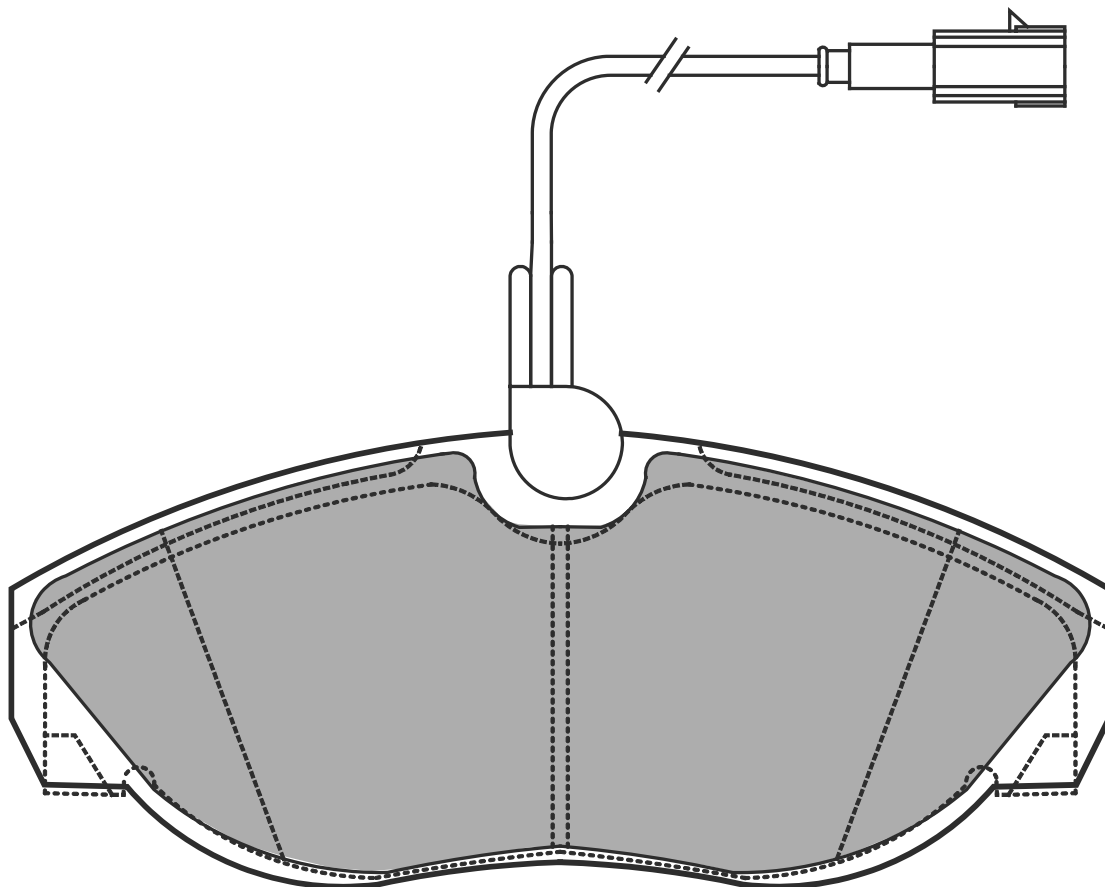

AC601581D

145

62

19.5

LUC

CITROËN Jumper

FIAT Ducato

PEUGEOT Boxer