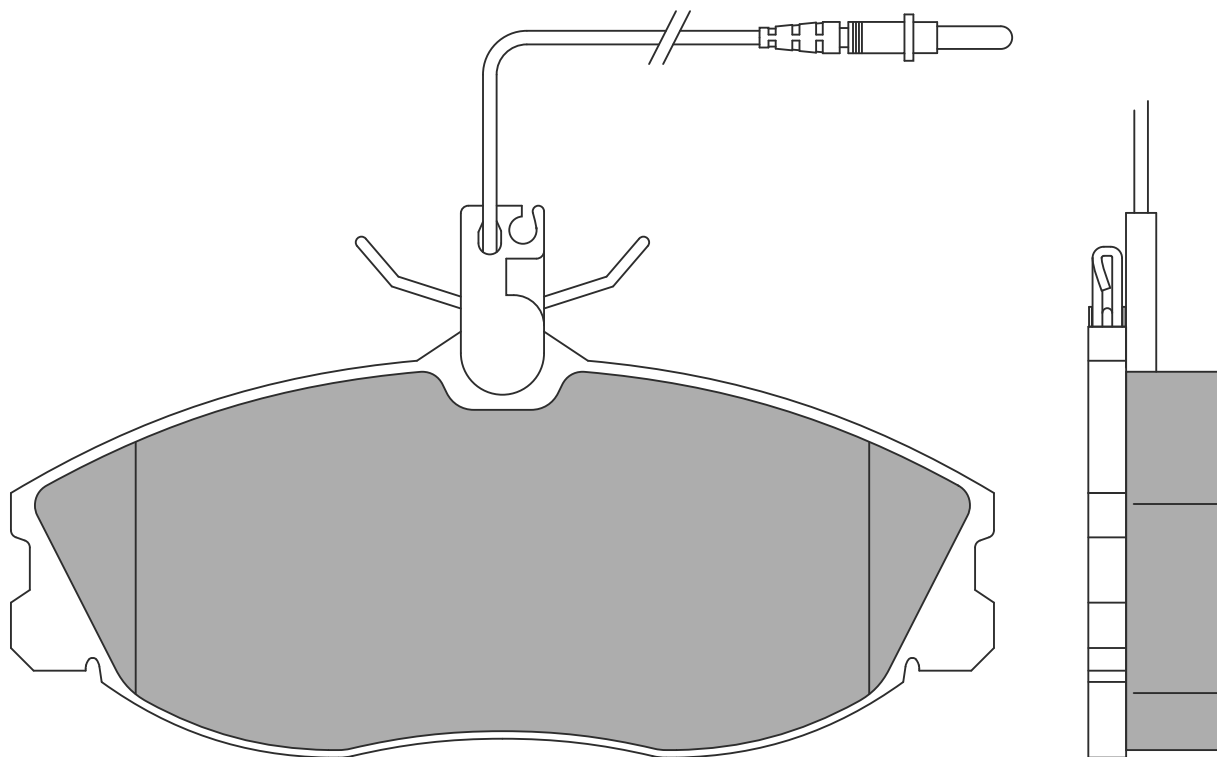

AC637581D

130

56.6

19

LUC

CITROËN Xsara, Xsara Break, Xsara Coupe, ZX
PEUGEOT 306, 406, 406 Break, 406 Coupe, 607