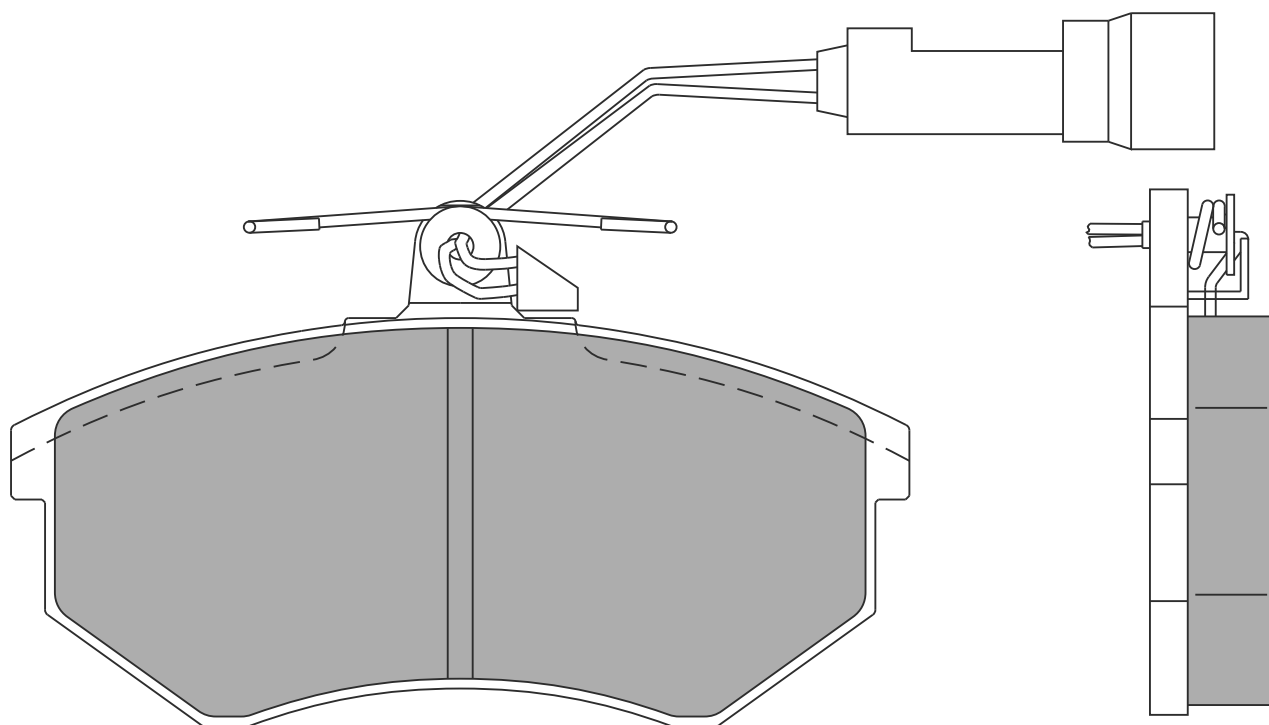

AC471481D

119.2

69.5

16.3

LUC

AUDI 80, 90