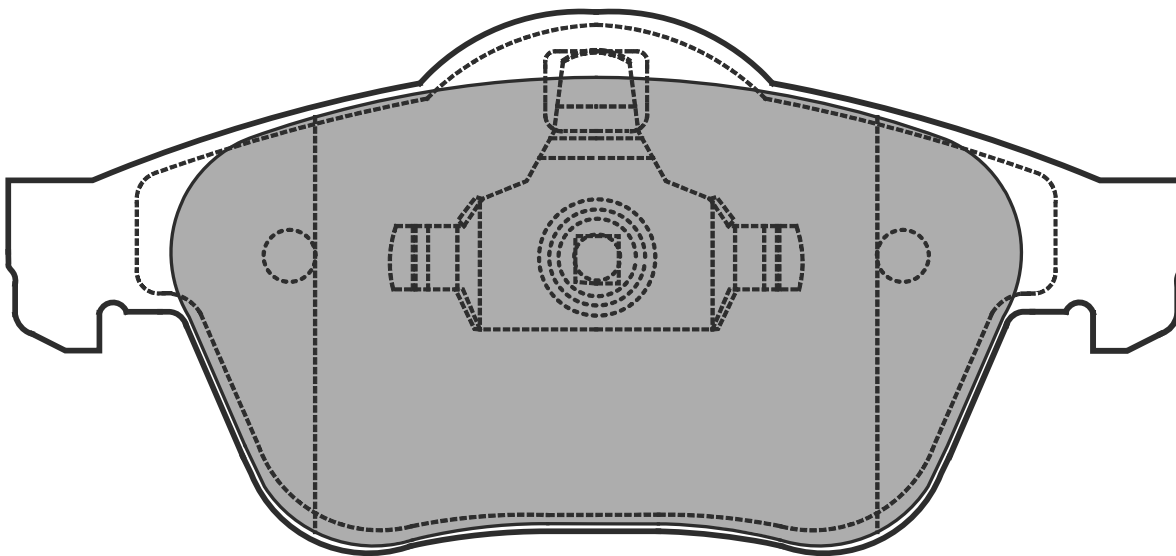

AC686481D

155.1

72

18.2

ATE

RENAULT Laguna, Laguna Estate/Break, Scenic