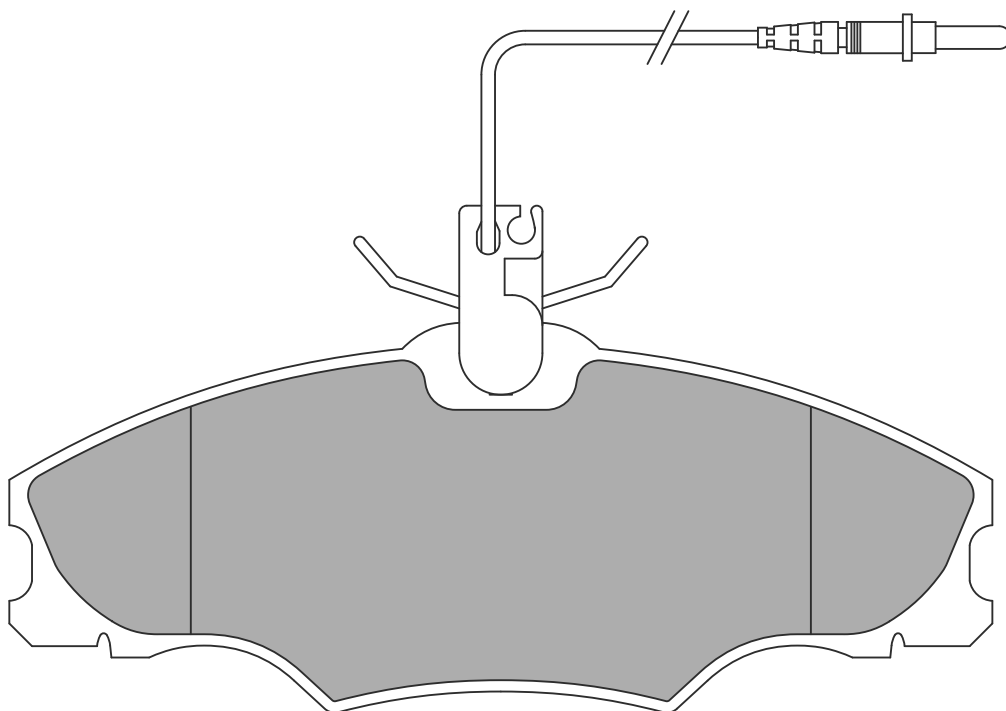

AC637381D

130

53

19

LUC

PEUGEOT 406, 406 Break, 406 Coupe