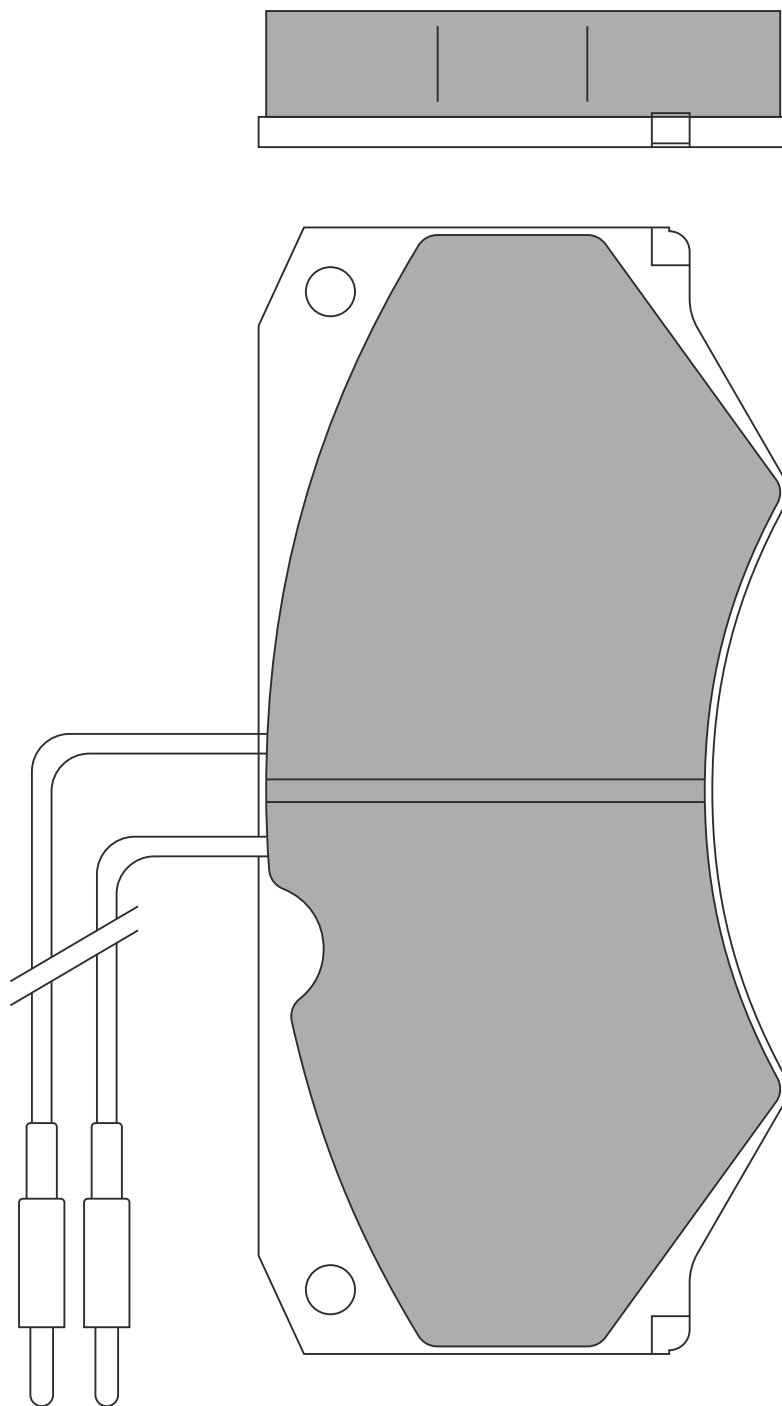

AC495081D

149

68.9

18

PERROT

IVECO Daily