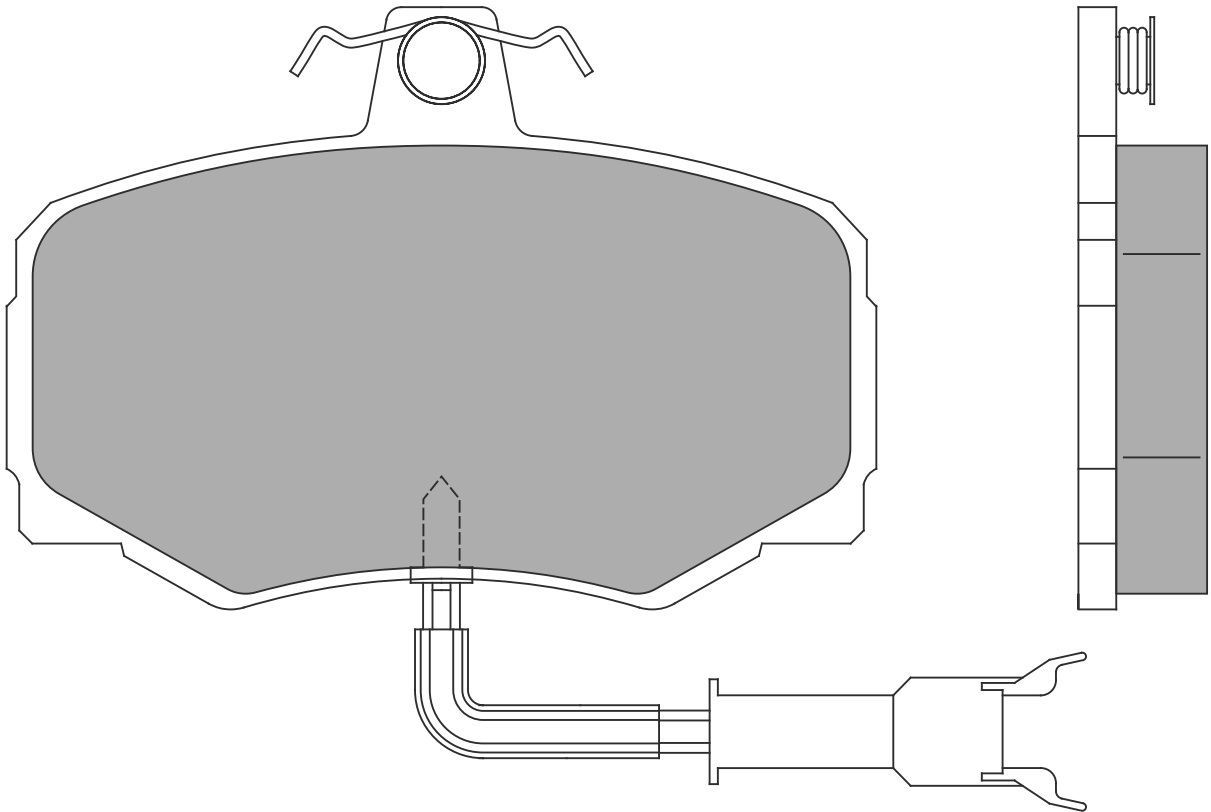

AC649081D

114

81

17

LUC

DAIMLER Sovereign
JAGUAR Sovereign, XJ