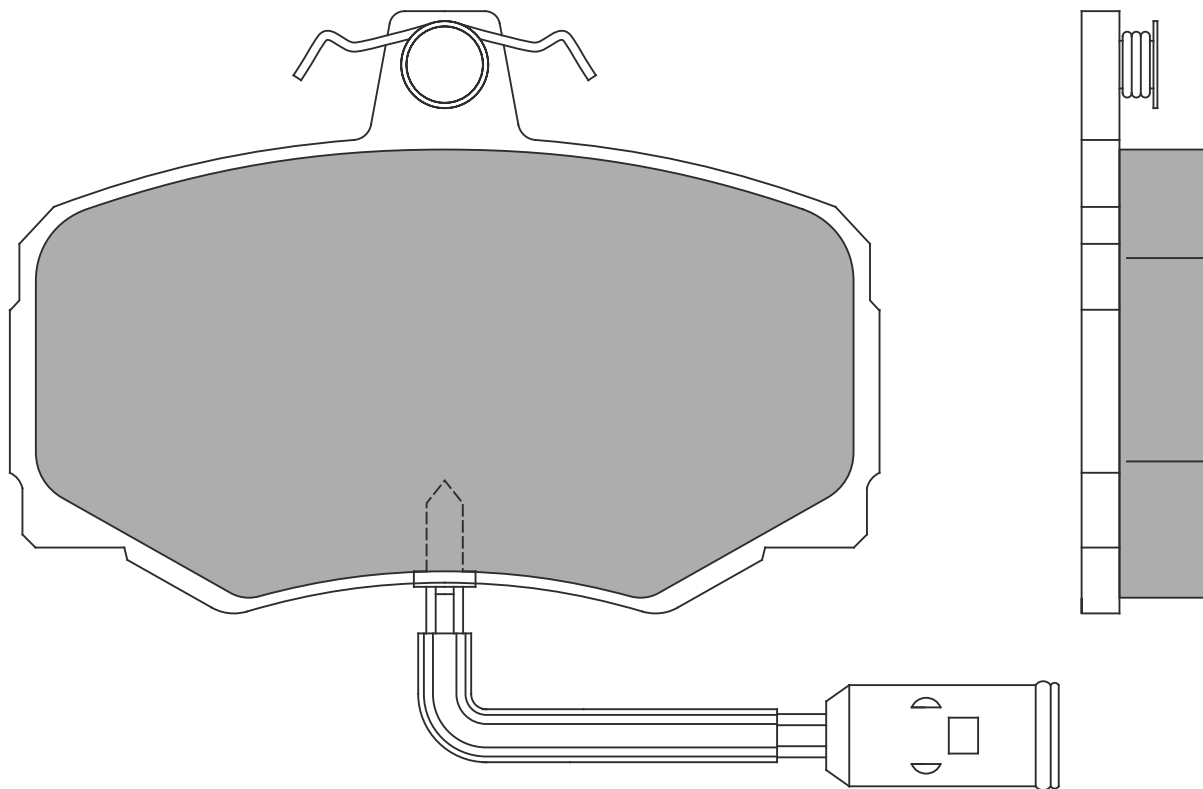

AC648881D

114

82

17

LUC

DAIMLER Sovereign
JAGUAR Sovereign, XJ