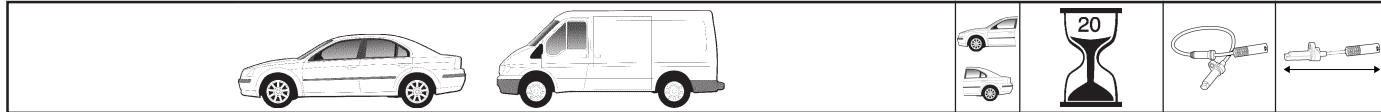

... BMW				
... 320i (E36 SERIES)				
2.0i Touring		04/91 - 98	SS20005	523
		04/91 - 98	SS20006	711
323i (E36 SERIES)				
2.5i		04/91 - 98	SS20005	523
		04/91 - 98	SS20006	711
2.5i		04/91 - 98	SS20005	523
		04/91 - 98	SS20006	711
2.5i Touring		04/91 - 98	SS20005	523
		04/91 - 98	SS20006	711
325i (E36 SERIES)				
2.5i, 2.5i , 2.5i Touring		04/91 - 98	SS20005	523
		04/91 - 98	SS20006	711
325TD (E36 SERIES)				
2.5TD, 2.5TD Touring		04/91 - 08/00	SS20005	523
		04/91 - 08/00	SS20006	711
328i (E36 SERIES)				
2.8i		10/94 - 98	SS20005	523
		10/94 - 98	SS20006	711
2.8i		10/94 - 11/99	SS20005	523
		10/94 - 98	SS20006	711
2.8i Touring		10/94 - 98	SS20005	523
		10/94 - 98	SS20006	711
5 SERIES				
520D (E39 SERIES)				
2.0TD | Touring Touring		04/00 - 07/03	SS20007	574
		04/00 - 07/03	SS20008	783
			SS20009	917
520i (E39 SERIES)				
2.0i | Touring		95 - 08/98	SS10305	569
		09/98→	SS20007	574
  Touring		95 - 08/98	SS10306	770
		09/98→	SS20008	783
			SS20009	917
523i (E39 SERIES)				
2.5i | Touring		95 - 08/98	SS10305	569
		09/98→	SS20007	574
  Touring		95 - 08/98	SS10306	770
		09/98→	SS20008	783
			SS20009	917
525i (E39 SERIES)				
2.5i | Touring Touring		09/00→	SS20007	574
		09/00→	SS20008	783
			SS20009	917

BMW