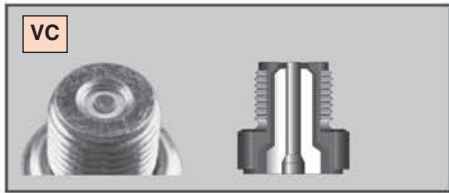

7

YCC

4

Cu = Copper
Pt = Platinum
Ir = Iridium

R C 7 **YCC** 4

R C 7 **YCC** **4**

IRIDIUM

ALFA ROMEO									
ALFA	6	1981>1985	6/2492	VM588HT/HR	OE010	N7YC	0.6	EON5	OE195
	33	1983>1985	4/1490	301.24/28/98	OE010	N7YC	0.6	EON5	OE195
	33 - 16V	1993>	4/1712	AR30746-AR33401/M691	OE110	RC6YC	0.8	EON1	-
	145 TWIN SPARK (14mm PLUG)	1995>2000	4/1970	AR67204	OE126	RC6PYP	0.8	EON1	-
	145 TWIN SPARK (10mm PLUG)	1995>2000	4/1970	AR67204	OE122	RG4PHP	0.8	-	-
	146 TWIN SPARK (14mm PLUG)	1995>1999	4/1970	AR32301	OE126	RC6PYP	0.8	EON1	-
	146 TWIN SPARK (10mm PLUG)	1995>1999	4/1970	AR32301	OE122	RG4PHP	0.8	-	-
	147 TWIN SPARK (14mm PLUG) 1.6	2001>	4/1598	AR32104	OE123	RC8TYC	0.8	EON1	OE179
	147 TWIN SPARK (10mm PLUG) 1.6	2001>	4/1598	AR32104	OE122	RG4PHP	0.8	-	-
	147 1.9 JTD	2004>	4/1910	AR37101	CH 222	-	11 Volt	-	-
	147 1.9 JTD UNIJET 85kW (FACE LIFT)	2005>	4/1910	937A2.000	CH 222	-	11 Volt	-	-
	147 1.9 JTD MULTIJET 110kW (FACE LIFT)	2005>	4/1910	937A5.000	CH 224	-	11 Volt	-	-
	147 TWIN SPARK (14mm PLUG) 2.0	2001>	4/1970	AR32310	OE123	RC8TYC	0.8	EON1	OE179
	147 TWIN SPARK (10mm PLUG) 2.0	2001>	4/1970	AR32310	OE122	RG4PHP	0.8	-	-
	147 3.2 GTA	2004>	6/3179	932A.000	OE146	RC8PYPB4	1.0	EON1	OE179
	155 TWIN SPARK (14mm PLUG)	1996>1998	4/1970	AR67202	OE126	RC6PYP	0.8	EON1	-
	155 TWIN SPARK (10mm PLUG)	1996>1998	4/1970	AR67202	OE122	RG4PHP	0.8	-	-
	155 2.5 V6	1996>1998	6/2492	AR67301	OE018	RN7YC	0.8	EON5	OE195
	156 TWIN SPARK (14mm PLUG)	1998>	4/1970	AR32301	OE126	RC6PYP	0.8	EON1	-
	156 TWIN SPARK (10mm PLUG)	1998>	4/1970	AR32301	OE122	RG4PHP	0.8	-	-
	156 1.9 JTD	2004>	4/1910	AR32302	CH 222	-	11 Volt	-	-
	156 2.4 JTD	2003>	5/2387	AR32501	CH 222	-	11 Volt	-	-
	156 2.5 V6 & V6 SPORTWAGON	2000>	6/2492	AR32401	OE136	RC8PYP	0.8	EON1	OE179
	156 3.2 GTA & GTA SPORTWAGON	2003>	6/3198	932A.000	OE136	RC8PYP	0.8	EON1	OE179
	159 1.9 JTS	2006>	4/1859	939A6.000	OE143	RC8PYCB	0.8	EON1	OE179
	159 2.2 JTS	2006>	4/2198	939A5.000	OE143	RC8PYCB	0.8	EON1	OE179
	159 2.4 JTDM	2006>	4/2387	939A3.000	CH 224	-	11 Volt	-	-
	159 3.2 Q4	2006>	6/3195	939A.000	OE029	RES9PYP4	1.0	EON4	OE189
	164 2.0	1993>	4/1962	AR06416	OE110	RC6YC	0.8	EON1	-
	164 3.0 V6 SUPER	1993>1999	6/2959	AR66301	OE018	RN7YC	0.8	EON5	OE195
	164 3.0 V6 QUADRIFOGLIO	1993>1998	6/2959	AR16102	OE018	RN7YC	0.8	EON5	OE195
	166 3.0 V6	1999>	6/2959	AR34301	OE136	RC8PYP	0.8	EON1	OE179
	166 3.2 V6	2004>	6/3179	936A.000	OE146	RC8PYPB4	1.0	EON1	OE179
	GTV TWIN SPARK (14mm PLUG)	1996>1999	4/1970	AR16201	OE126	RC6PYP	0.8	EON1	-
	GTV TWIN SPARK (10mm PLUG)	1996>1999	4/1970	AR16201	OE122	RG4PHP	0.8	-	-
	GTV 3.0 V6	1999>	6/2959	AR16102	OE136	RC8PYP	0.8	EON1	OE179
	GTV 3.2 V6	2004>	6/3179	936A.6000	OE136	RC8PYP	0.8	EON1	OE179
	GTV 2.5 V6	1982>1985	6/2492	AR01646	OE010	N7YC	0.6	EON5	OE195
	GTV 3000 V6	1983>1985	6/2934	-	OE010	N7YC	0.6	EON5	OE195
	GT 1.9 JTD	2004>	4/1910	937A5.000	CH 224	-	11 Volt	-	-
	GT 1.9 JTD Q2	2004>	4/1910	937A5.000	CH 224	-	11 Volt	-	-
	GT 3.2 V6	2004>	6/3179	936A.000	OE146	RC8PYPB4	1.0	EON1	OE179
	BRERA 2.2 JTS	2006>	4/2198	-	OE143	RC8PYCB	0.8	EON1	OE179
	BRERA 3.2 Q4	2006>	6/3195	-	OE029	RES9PYP4	1.0	EON4	OE189
ALFASUD	1500 Ti, Ti GL, SPRINT	1978>1982	4/1490	AR30128,AR30146	OE010	N7YC	0.6	EON5	OE195
ALFETTA	159i, 2000, 2000 GTV	1976>1985	4/1962	AR01655,01713,10520	OE010	N7YC	0.6	EON5	OE195
EXPORT	1.5, GL, VELOCE	1980>1985	4/1490	-	OE010	N7YC	0.6	EON5	OE195
GIULIETTA	1.8	1979>1985	4/1779	AR01678	OE010	N7YC	0.6	EON5	OE195
	2000 Ti	1982>1985	4/1962	AR01699	OE010	N7YC	0.6	EON5	OE195
SPIDER	TWIN SPARK (14mm PLUG)	1996>	4/1970	AR16201	OE126	RC6PYP	0.8	EON1	-
	TWIN SPARK (10mm PLUG)	1996>	4/1970	AR16201	OE122	RG4PHP	0.8	-	-
	3.0 V6	2002>	6/2959	AR67204	OE008	RN7YCC	0.8	EON5	OE195
	3.2 V6	2004>	6/3179	936A6.000	OE136	RC8PYP	0.8	EON1	OE179
	2.2 JTS	2006>	4/2198	-	OE143	RC8PYCB	0.8	EON1	OE179
	3.2 Q4	2006>	6/3195	936A6.000	OE146	RC8PYPB4	1.0	EON1	OE179
	1.5 VELOCE	1980>1985	4/1490	-	OE010	N7YC	0.6	EON5	OE195
PANEL VAN	PICK-UP	1982>1983	4/1490	-	OE010	N7YC	0.6	EON5	OE195