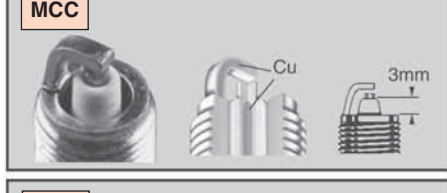

R

C

7

YCC

4

Cu = Copper
Pt = Platinum
Ir = Iridium