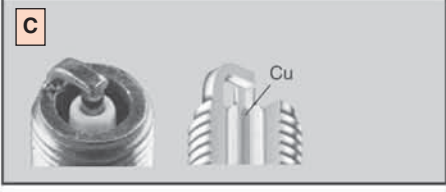

R

C

7

YCC

4

Cu = Copper
Pt = Platinum
Ir = Iridium