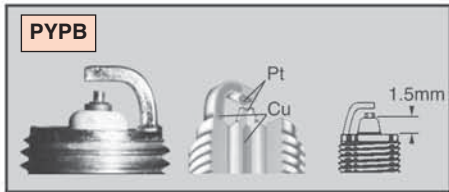

7

YCC

4

Cu = Copper
Pt = Platinum
Ir = Iridium

R C 7 **YCC** 4

R C 7 **YCC** **4**

IRIDIUM

ALFA ROMEO									
ALFA	6	1981>1985	6/2492	VM588HT/HR	OE010	N7YC	0.6	EON5	OE195
	33	1983>1985	4/1490	301.24/28/98	OE010	N7YC	0.6	EON5	OE195
	33 - 16V	1993>	4/1712	AR30746-AR33401/M691	OE110	RC6YC	0.8	EON1	-
	145 TWIN SPARK (14mm PLUG)	1995>2000	4/1970	AR67204	OE126	RC6PYP	0.8	EON1	-
	145 TWIN SPARK (10mm PLUG)	1995>2000	4/1970	AR67204	OE122	RG4PHP	0.8	-	-
	146 TWIN SPARK (14mm PLUG)	1995>1999	4/1970	AR32301	OE126	RC6PYP	0.8	EON1	-
	146 TWIN SPARK (10mm PLUG)	1995>1999	4/1970	AR32301	OE122	RG4PHP	0.8	-	-
	147 TWIN SPARK (14mm PLUG) 1.6	2001>	4/1598	AR32104	OE123	RC8TYC	0.8	EON1	OE179
	147 TWIN SPARK (10mm PLUG) 1.6	2001>	4/1598	AR32104	OE122	RG4PHP	0.8	-	-
	147 1.9 JTD	2004>	4/1910	AR37101	CH 222	-	11 Volt	-	-
	147 1.9 JTD UNIJET 85kW (FACE LIFT)	2005>	4/1910	937A2.000	CH 222	-	11 Volt	-	-
	147 1.9 JTD MULTIJET 110kW (FACE LIFT)	2005>	4/1910	937A5.000	CH 224	-	11 Volt	-	-
	147 TWIN SPARK (14mm PLUG) 2.0	2001>	4/1970	AR32310	OE123	RC8TYC	0.8	EON1	OE179
	147 TWIN SPARK (10mm PLUG) 2.0	2001>	4/1970	AR32310	OE122	RG4PHP	0.8	-	-
	147 3.2 GTA	2004>	6/3179	932A.000	OE146	RC8PYPB4	1.0	EON1	OE179
	155 TWIN SPARK (14mm PLUG)	1996>1998	4/1970	AR67202	OE126	RC6PYP	0.8	EON1	-
	155 TWIN SPARK (10mm PLUG)	1996>1998	4/1970	AR67202	OE122	RG4PHP	0.8	-	-
	155 2.5 V6	1996>1998	6/2492	AR67301	OE018	RN7YC	0.8	EON5	OE195
	156 TWIN SPARK (14mm PLUG)	1998>	4/1970	AR32301	OE126	RC6PYP	0.8	EON1	-
	156 TWIN SPARK (10mm PLUG)	1998>	4/1970	AR32301	OE122	RG4PHP	0.8	-	-
	156 1.9 JTD	2004>	4/1910	AR32302	CH 222	-	11 Volt	-	-
	156 2.4 JTD	2003>	5/2387	AR32501	CH 222	-	11 Volt	-	-
	156 2.5 V6 & V6 SPORTWAGON	2000>	6/2492	AR32401	OE136	RC8PYP	0.8	EON1	OE179
	156 3.2 GTA & GTA SPORTWAGON	2003>	6/3198	932A.000	OE136	RC8PYP	0.8	EON1	OE179
	159 1.9 JTS	2006>	4/1859	939A6.000	OE143	RC8PYCB	0.8	EON1	OE179
	159 2.2 JTS	2006>	4/2198	939A5.000	OE143	RC8PYCB	0.8	EON1	OE179
	159 2.4 JTDM	2006>	4/2387	939A3.000	CH 224	-	11 Volt	-	-
	159 3.2 Q4	2006>	6/3195	939A.000	OE029	RES9PYP4	1.0	EON4	OE189
	164 2.0	1993>	4/1962	AR06416	OE110	RC6YC	0.8	EON1	-
	164 3.0 V6 SUPER	1993>1999	6/2959	AR66301	OE018	RN7YC	0.8	EON5	OE195
	164 3.0 V6 QUADRIFOGLIO	1993>1998	6/2959	AR16102	OE018	RN7YC	0.8	EON5	OE195
	166 3.0 V6	1999>	6/2959	AR34301	OE136	RC8PYP	0.8	EON1	OE179
	166 3.2 V6	2004>	6/3179	936A.000	OE146	RC8PYPB4	1.0	EON1	OE179
	GTV TWIN SPARK (14mm PLUG)	1996>1999	4/1970	AR16201	OE126	RC6PYP	0.8	EON1	-
	GTV TWIN SPARK (10mm PLUG)	1996>1999	4/1970	AR16201	OE122	RG4PHP	0.8	-	-
	GTV 3.0 V6	1999>	6/2959	AR16102	OE136	RC8PYP	0.8	EON1	OE179
	GTV 3.2 V6	2004>	6/3179	936A.6000	OE136	RC8PYP	0.8	EON1	OE179
	GTV 2.5 V6	1982>1985	6/2492	AR01646	OE010	N7YC	0.6	EON5	OE195
	GTV 3000 V6	1983>1985	6/2934	-	OE010	N7YC	0.6	EON5	OE195
	GT 1.9 JTD	2004>	4/1910	937A5.000	CH 224	-	11 Volt	-	-
	GT 1.9 JTD Q2	2004>	4/1910	937A5.000	CH 224	-	11 Volt	-	-
	GT 3.2 V6	2004>	6/3179	936A.000	OE146	RC8PYPB4	1.0	EON1	OE179
	BRERA 2.2 JTS	2006>	4/2198	-	OE143	RC8PYCB	0.8	EON1	OE179
	BRERA 3.2 Q4	2006>	6/3195	-	OE029	RES9PYP4	1.0	EON4	OE189
ALFASUD	1500 Ti, Ti GL, SPRINT	1978>1982	4/1490	AR30128,AR30146	OE010	N7YC	0.6	EON5	OE195
ALFETTA	159i, 2000, 2000 GTV	1976>1985	4/1962	AR01655,01713,10520	OE010	N7YC	0.6	EON5	OE195
EXPORT	1.5, GL, VELOCE	1980>1985	4/1490	-	OE010	N7YC	0.6	EON5	OE195
GIULIETTA	1.8	1979>1985	4/1779	AR01678	OE010	N7YC	0.6	EON5	OE195
	2000 Ti	1982>1985	4/1962	AR01699	OE010	N7YC	0.6	EON5	OE195
SPIDER	TWIN SPARK (14mm PLUG)	1996>	4/1970	AR16201	OE126	RC6PYP	0.8	EON1	-
	TWIN SPARK (10mm PLUG)	1996>	4/1970	AR16201	OE122	RG4PHP	0.8	-	-
	3.0 V6	2002>	6/2959	AR67204	OE008	RN7YCC	0.8	EON5	OE195
	3.2 V6	2004>	6/3179	936A6.000	OE136	RC8PYP	0.8	EON1	OE179
	2.2 JTS	2006>	4/2198	-	OE143	RC8PYCB	0.8	EON1	OE179
	3.2 Q4	2006>	6/3195	936A6.000	OE146	RC8PYPB4	1.0	EON1	OE179
	1.5 VELOCE	1980>1985	4/1490	-	OE010	N7YC	0.6	EON5	OE195
PANEL VAN	PICK-UP	1982>1983	4/1490	-	OE010	N7YC	0.6	EON5	OE195