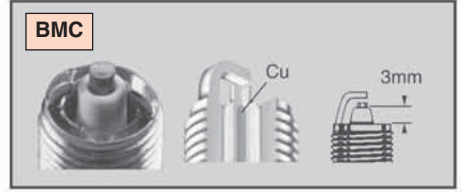

R

C

7

YCC

4

Cu = Copper
Pt = Platinum
Ir = Iridium