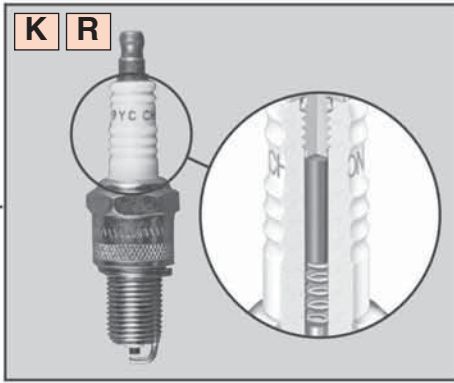

Resistor
Resistance