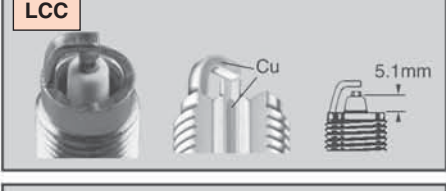

R

C

7

YCC

4

Cu = Copper
Pt = Platinum
Ir = Iridium