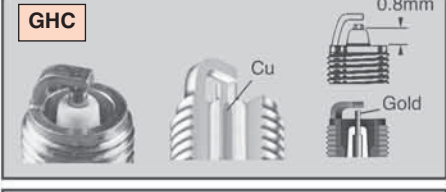

R

C

7

YCC

4

Cu = Copper
Pt = Platinum
Ir = Iridium