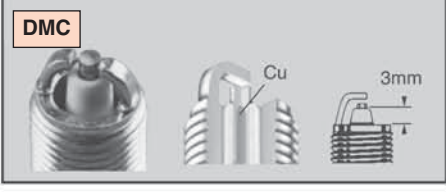

R

C

7

YCC

4

Cu = Copper
Pt = Platinum
Ir = Iridium