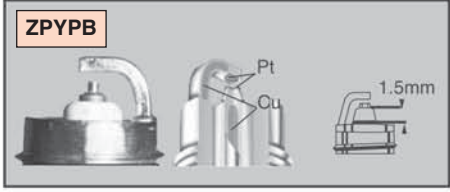

7

YCC

4

Cu = Copper
Pt = Platinum
Ir = Iridium

R C 7 **YCC** 4

R C 7 **YCC** **4**

IRIDIUM

ALFA ROMEO									
ALFA	6	1981>1985	6/2492	VM588HT/HR	OE010	N7YC	0.6	EON5	OE195
	33	1983>1985	4/1490	301.24/28/98	OE010	N7YC	0.6	EON5	OE195
	33 - 16V	1993>	4/1712	AR30746-AR33401/M691	OE110	RC6YC	0.8	EON1	-
	145 TWIN SPARK (14mm PLUG)	1995>2000	4/1970	AR67204	OE126	RC6PYP	0.8	EON1	-
	145 TWIN SPARK (10mm PLUG)	1995>2000	4/1970	AR67204	OE122	RG4PHP	0.8	-	-
	146 TWIN SPARK (14mm PLUG)	1995>1999	4/1970	AR32301	OE126	RC6PYP	0.8	EON1	-
	146 TWIN SPARK (10mm PLUG)	1995>1999	4/1970	AR32301	OE122	RG4PHP	0.8	-	-
	147 TWIN SPARK (14mm PLUG) 1.6	2001>	4/1598	AR32104	OE123	RC8TYC	0.8	EON1	OE179
	147 TWIN SPARK (10mm PLUG) 1.6	2001>	4/1598	AR32104	OE122	RG4PHP	0.8	-	-
	147 1.9 JTD	2004>	4/1910	AR37101	CH 222	-	11 Volt	-	-
	147 1.9 JTD UNIJET 85kW (FACE LIFT)	2005>	4/1910	937A2.000	CH 222	-	11 Volt	-	-
	147 1.9 JTD MULTIJET 110kW (FACE LIFT)	2005>	4/1910	937A5.000	CH 224	-	11 Volt	-	-
	147 TWIN SPARK (14mm PLUG) 2.0	2001>	4/1970	AR32310	OE123	RC8TYC	0.8	EON1	OE179
	147 TWIN SPARK (10mm PLUG) 2.0	2001>	4/1970	AR32310	OE122	RG4PHP	0.8	-	-
	147 3.2 GTA	2004>	6/3179	932A.000	OE146	RC8PYPB4	1.0	EON1	OE179
	155 TWIN SPARK (14mm PLUG)	1996>1998	4/1970	AR67202	OE126	RC6PYP	0.8	EON1	-
	155 TWIN SPARK (10mm PLUG)	1996>1998	4/1970	AR67202	OE122	RG4PHP	0.8	-	-
	155 2.5 V6	1996>1998	6/2492	AR67301	OE018	RN7YC	0.8	EON5	OE195
	156 TWIN SPARK (14mm PLUG)	1998>	4/1970	AR32301	OE126	RC6PYP	0.8	EON1	-
	156 TWIN SPARK (10mm PLUG)	1998>	4/1970	AR32301	OE122	RG4PHP	0.8	-	-
	156 1.9 JTD	2004>	4/1910	AR32302	CH 222	-	11 Volt	-	-
	156 2.4 JTD	2003>	5/2387	AR32501	CH 222	-	11 Volt	-	-
	156 2.5 V6 & V6 SPORTWAGON	2000>	6/2492	AR32401	OE136	RC8PYP	0.8	EON1	OE179
	156 3.2 GTA & GTA SPORTWAGON	2003>	6/3198	932A.000	OE136	RC8PYP	0.8	EON1	OE179
	159 1.9 JTS	2006>	4/1859	939A6.000	OE143	RC8PYCB	0.8	EON1	OE179
	159 2.2 JTS	2006>	4/2198	939A5.000	OE143	RC8PYCB	0.8	EON1	OE179
	159 2.4 JTDM	2006>	4/2387	939A3.000	CH 224	-	11 Volt	-	-
	159 3.2 Q4	2006>	6/3195	939A.000	OE029	RES9PYP4	1.0	EON4	OE189
	164 2.0	1993>	4/1962	AR06416	OE110	RC6YC	0.8	EON1	-
	164 3.0 V6 SUPER	1993>1999	6/2959	AR66301	OE018	RN7YC	0.8	EON5	OE195
	164 3.0 V6 QUADRIFOGLIO	1993>1998	6/2959	AR16102	OE018	RN7YC	0.8	EON5	OE195
	166 3.0 V6	1999>	6/2959	AR34301	OE136	RC8PYP	0.8	EON1	OE179
	166 3.2 V6	2004>	6/3179	936A.000	OE146	RC8PYPB4	1.0	EON1	OE179
	GTV TWIN SPARK (14mm PLUG)	1996>1999	4/1970	AR16201	OE126	RC6PYP	0.8	EON1	-
	GTV TWIN SPARK (10mm PLUG)	1996>1999	4/1970	AR16201	OE122	RG4PHP	0.8	-	-
	GTV 3.0 V6	1999>	6/2959	AR16102	OE136	RC8PYP	0.8	EON1	OE179
	GTV 3.2 V6	2004>	6/3179	936A.6000	OE136	RC8PYP	0.8	EON1	OE179
	GTV 2.5 V6	1982>1985	6/2492	AR01646	OE010	N7YC	0.6	EON5	OE195
	GTV 3000 V6	1983>1985	6/2934	-	OE010	N7YC	0.6	EON5	OE195
	GT 1.9 JTD	2004>	4/1910	937A5.000	CH 224	-	11 Volt	-	-
	GT 1.9 JTD Q2	2004>	4/1910	937A5.000	CH 224	-	11 Volt	-	-
	GT 3.2 V6	2004>	6/3179	936A.000	OE146	RC8PYPB4	1.0	EON1	OE179
	BRERA 2.2 JTS	2006>	4/2198	-	OE143	RC8PYCB	0.8	EON1	OE179
	BRERA 3.2 Q4	2006>	6/3195	-	OE029	RES9PYP4	1.0	EON4	OE189
ALFASUD	1500 Ti, Ti GL, SPRINT	1978>1982	4/1490	AR30128,AR30146	OE010	N7YC	0.6	EON5	OE195
ALFETTA	159i, 2000, 2000 GTV	1976>1985	4/1962	AR01655,01713,10520	OE010	N7YC	0.6	EON5	OE195
EXPORT	1.5, GL, VELOCE	1980>1985	4/1490	-	OE010	N7YC	0.6	EON5	OE195
GIULIETTA	1.8	1979>1985	4/1779	AR01678	OE010	N7YC	0.6	EON5	OE195
	2000 Ti	1982>1985	4/1962	AR01699	OE010	N7YC	0.6	EON5	OE195
SPIDER	TWIN SPARK (14mm PLUG)	1996>	4/1970	AR16201	OE126	RC6PYP	0.8	EON1	-
	TWIN SPARK (10mm PLUG)	1996>	4/1970	AR16201	OE122	RG4PHP	0.8	-	-
	3.0 V6	2002>	6/2959	AR67204	OE008	RN7YCC	0.8	EON5	OE195
	3.2 V6	2004>	6/3179	936A6.000	OE136	RC8PYP	0.8	EON1	OE179
	2.2 JTS	2006>	4/2198	-	OE143	RC8PYCB	0.8	EON1	OE179
	3.2 Q4	2006>	6/3195	936A6.000	OE146	RC8PYPB4	1.0	EON1	OE179
	1.5 VELOCE	1980>1985	4/1490	-	OE010	N7YC	0.6	EON5	OE195
PANEL VAN	PICK-UP	1982>1983	4/1490	-	OE010	N7YC	0.6	EON5	OE195