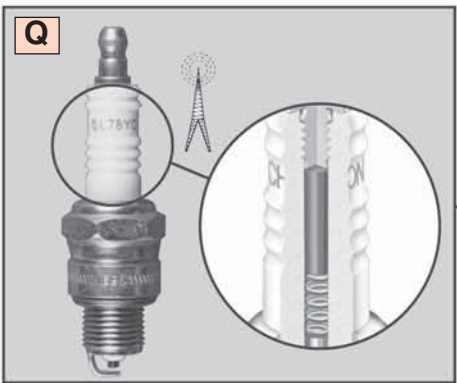

R
C
7
YCC
4

Resistor
Resistance

Auxiliary gap