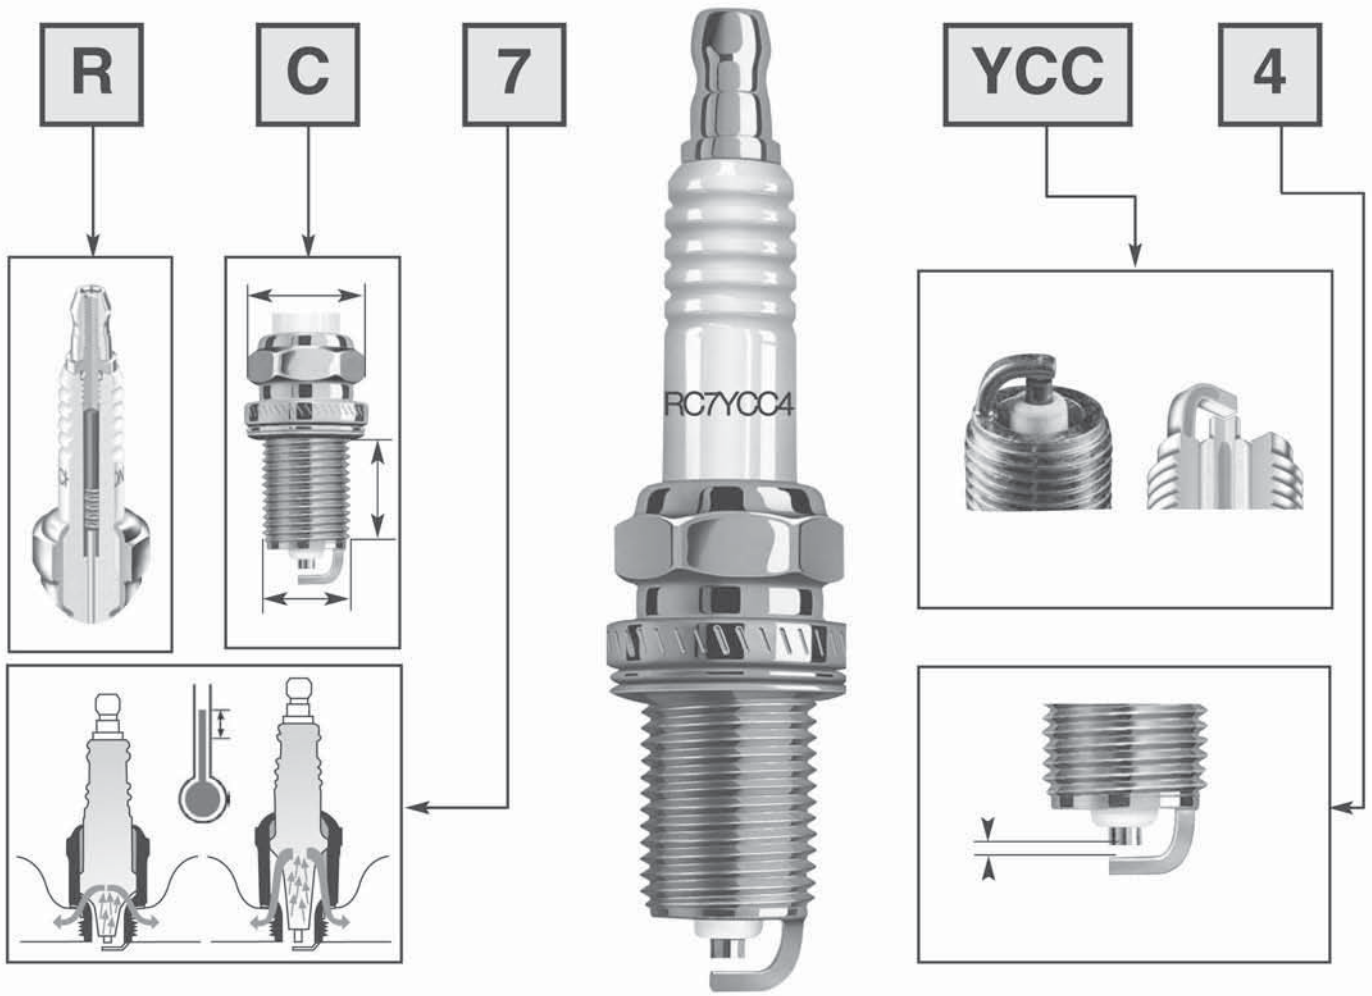

R
C
7
YCC
4

Resistor
Resistance

Auxiliary gap