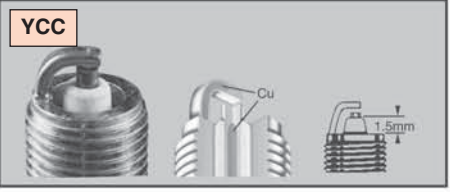

7

YCC

4

Cu = Copper
Pt = Platinum
Ir = Iridium

R C 7 **YCC** 4

R C 7 **YCC** **4**

IRIDIUM

ALFA ROMEO									
ALFA	6	1981>1985	6/2492	VM588HT/HR	OE010	N7YC	0.6	EON5	OE195
	33	1983>1985	4/1490	301.24/28/98	OE010	N7YC	0.6	EON5	OE195
	33 - 16V	1993>	4/1712	AR30746-AR33401/M691	OE110	RC6YC	0.8	EON1	-
	145 TWIN SPARK (14mm PLUG)	1995>2000	4/1970	AR67204	OE126	RC6PYP	0.8	EON1	-
	145 TWIN SPARK (10mm PLUG)	1995>2000	4/1970	AR67204	OE122	RG4PHP	0.8	-	-
	146 TWIN SPARK (14mm PLUG)	1995>1999	4/1970	AR32301	OE126	RC6PYP	0.8	EON1	-
	146 TWIN SPARK (10mm PLUG)	1995>1999	4/1970	AR32301	OE122	RG4PHP	0.8	-	-
	147 TWIN SPARK (14mm PLUG) 1.6	2001>	4/1598	AR32104	OE123	RC8TYC	0.8	EON1	OE179
	147 TWIN SPARK (10mm PLUG) 1.6	2001>	4/1598	AR32104	OE122	RG4PHP	0.8	-	-
	147 1.9 JTD	2004>	4/1910	AR37101	CH 222	-	11 Volt	-	-
	147 1.9 JTD UNIJET 85kW (FACE LIFT)	2005>	4/1910	937A2.000	CH 222	-	11 Volt	-	-
	147 1.9 JTD MULTIJET 110kW (FACE LIFT)	2005>	4/1910	937A5.000	CH 224	-	11 Volt	-	-
	147 TWIN SPARK (14mm PLUG) 2.0	2001>	4/1970	AR32310	OE123	RC8TYC	0.8	EON1	OE179
	147 TWIN SPARK (10mm PLUG) 2.0	2001>	4/1970	AR32310	OE122	RG4PHP	0.8	-	-
	147 3.2 GTA	2004>	6/3179	932A.000	OE146	RC8PYPB4	1.0	EON1	OE179
	155 TWIN SPARK (14mm PLUG)	1996>1998	4/1970	AR67202	OE126	RC6PYP	0.8	EON1	-
	155 TWIN SPARK (10mm PLUG)	1996>1998	4/1970	AR67202	OE122	RG4PHP	0.8	-	-
	155 2.5 V6	1996>1998	6/2492	AR67301	OE018	RN7YC	0.8	EON5	OE195
	156 TWIN SPARK (14mm PLUG)	1998>	4/1970	AR32301	OE126	RC6PYP	0.8	EON1	-
	156 TWIN SPARK (10mm PLUG)	1998>	4/1970	AR32301	OE122	RG4PHP	0.8	-	-
	156 1.9 JTD	2004>	4/1910	AR32302	CH 222	-	11 Volt	-	-
	156 2.4 JTD	2003>	5/2387	AR32501	CH 222	-	11 Volt	-	-
	156 2.5 V6 & V6 SPORTWAGON	2000>	6/2492	AR32401	OE136	RC8PYP	0.8	EON1	OE179
	156 3.2 GTA & GTA SPORTWAGON	2003>	6/3198	932A.000	OE136	RC8PYP	0.8	EON1	OE179
	159 1.9 JTS	2006>	4/1859	939A6.000	OE143	RC8PYCB	0.8	EON1	OE179
	159 2.2 JTS	2006>	4/2198	939A5.000	OE143	RC8PYCB	0.8	EON1	OE179
	159 2.4 JTDM	2006>	4/2387	939A3.000	CH 224	-	11 Volt	-	-
	159 3.2 Q4	2006>	6/3195	939A.000	OE029	RES9PYP4	1.0	EON4	OE189
	164 2.0	1993>	4/1962	AR06416	OE110	RC6YC	0.8	EON1	-
	164 3.0 V6 SUPER	1993>1999	6/2959	AR66301	OE018	RN7YC	0.8	EON5	OE195
	164 3.0 V6 QUADRIFOGLIO	1993>1998	6/2959	AR16102	OE018	RN7YC	0.8	EON5	OE195
	166 3.0 V6	1999>	6/2959	AR34301	OE136	RC8PYP	0.8	EON1	OE179
	166 3.2 V6	2004>	6/3179	936A.000	OE146	RC8PYPB4	1.0	EON1	OE179
	GTV TWIN SPARK (14mm PLUG)	1996>1999	4/1970	AR16201	OE126	RC6PYP	0.8	EON1	-
	GTV TWIN SPARK (10mm PLUG)	1996>1999	4/1970	AR16201	OE122	RG4PHP	0.8	-	-
	GTV 3.0 V6	1999>	6/2959	AR16102	OE136	RC8PYP	0.8	EON1	OE179
	GTV 3.2 V6	2004>	6/3179	936A.6000	OE136	RC8PYP	0.8	EON1	OE179
	GTV 2.5 V6	1982>1985	6/2492	AR01646	OE010	N7YC	0.6	EON5	OE195
	GTV 3000 V6	1983>1985	6/2934	-	OE010	N7YC	0.6	EON5	OE195
	GT 1.9 JTD	2004>	4/1910	937A5.000	CH 224	-	11 Volt	-	-
	GT 1.9 JTD Q2	2004>	4/1910	937A5.000	CH 224	-	11 Volt	-	-
	GT 3.2 V6	2004>	6/3179	936A.000	OE146	RC8PYPB4	1.0	EON1	OE179
	BRERA 2.2 JTS	2006>	4/2198	-	OE143	RC8PYCB	0.8	EON1	OE179
	BRERA 3.2 Q4	2006>	6/3195	-	OE029	RES9PYP4	1.0	EON4	OE189
ALFASUD	1500 Ti, Ti GL, SPRINT	1978>1982	4/1490	AR30128,AR30146	OE010	N7YC	0.6	EON5	OE195
ALFETTA	159i, 2000, 2000 GTV	1976>1985	4/1962	AR01655,01713,10520	OE010	N7YC	0.6	EON5	OE195
EXPORT	1.5, GL, VELOCE	1980>1985	4/1490	-	OE010	N7YC	0.6	EON5	OE195
GIULIETTA	1.8	1979>1985	4/1779	AR01678	OE010	N7YC	0.6	EON5	OE195
	2000 Ti	1982>1985	4/1962	AR01699	OE010	N7YC	0.6	EON5	OE195
SPIDER	TWIN SPARK (14mm PLUG)	1996>	4/1970	AR16201	OE126	RC6PYP	0.8	EON1	-
	TWIN SPARK (10mm PLUG)	1996>	4/1970	AR16201	OE122	RG4PHP	0.8	-	-
	3.0 V6	2002>	6/2959	AR67204	OE008	RN7YCC	0.8	EON5	OE195
	3.2 V6	2004>	6/3179	936A6.000	OE136	RC8PYP	0.8	EON1	OE179
	2.2 JTS	2006>	4/2198	-	OE143	RC8PYCB	0.8	EON1	OE179
	3.2 Q4	2006>	6/3195	936A6.000	OE146	RC8PYPB4	1.0	EON1	OE179
	1.5 VELOCE	1980>1985	4/1490	-	OE010	N7YC	0.6	EON5	OE195
PANEL VAN	PICK-UP	1982>1983	4/1490	-	OE010	N7YC	0.6	EON5	OE195