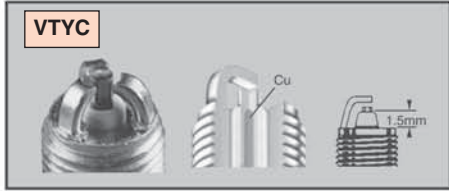

7

YCC

4

Cu = Copper
Pt = Platinum
Ir = Iridium

R C 7 **YCC** 4

R C 7 **YCC** **4**

IRIDIUM

ALFA ROMEO									
ALFA	6	1981>1985	6/2492	VM588HT/HR	OE010	N7YC	0.6	EON5	OE195
	33	1983>1985	4/1490	301.24/28/98	OE010	N7YC	0.6	EON5	OE195
	33 - 16V	1993>	4/1712	AR30746-AR33401/M691	OE110	RC6YC	0.8	EON1	-
	145 TWIN SPARK (14mm PLUG)	1995>2000	4/1970	AR67204	OE126	RC6PYP	0.8	EON1	-
	145 TWIN SPARK (10mm PLUG)	1995>2000	4/1970	AR67204	OE122	RG4PHP	0.8	-	-
	146 TWIN SPARK (14mm PLUG)	1995>1999	4/1970	AR32301	OE126	RC6PYP	0.8	EON1	-
	146 TWIN SPARK (10mm PLUG)	1995>1999	4/1970	AR32301	OE122	RG4PHP	0.8	-	-
	147 TWIN SPARK (14mm PLUG) 1.6	2001>	4/1598	AR32104	OE123	RC8TYC	0.8	EON1	OE179
	147 TWIN SPARK (10mm PLUG) 1.6	2001>	4/1598	AR32104	OE122	RG4PHP	0.8	-	-
	147 1.9 JTD	2004>	4/1910	AR37101	CH 222	-	11 Volt	-	-
	147 1.9 JTD UNIJET 85kW (FACE LIFT)	2005>	4/1910	937A2.000	CH 222	-	11 Volt	-	-
	147 1.9 JTD MULTIJET 110kW (FACE LIFT)	2005>	4/1910	937A5.000	CH 224	-	11 Volt	-	-
	147 TWIN SPARK (14mm PLUG) 2.0	2001>	4/1970	AR32310	OE123	RC8TYC	0.8	EON1	OE179
	147 TWIN SPARK (10mm PLUG) 2.0	2001>	4/1970	AR32310	OE122	RG4PHP	0.8	-	-
	147 3.2 GTA	2004>	6/3179	932A.000	OE146	RC8PYPB4	1.0	EON1	OE179
	155 TWIN SPARK (14mm PLUG)	1996>1998	4/1970	AR67202	OE126	RC6PYP	0.8	EON1	-
	155 TWIN SPARK (10mm PLUG)	1996>1998	4/1970	AR67202	OE122	RG4PHP	0.8	-	-
	155 2.5 V6	1996>1998	6/2492	AR67301	OE018	RN7YC	0.8	EON5	OE195
	156 TWIN SPARK (14mm PLUG)	1998>	4/1970	AR32301	OE126	RC6PYP	0.8	EON1	-
	156 TWIN SPARK (10mm PLUG)	1998>	4/1970	AR32301	OE122	RG4PHP	0.8	-	-
	156 1.9 JTD	2004>	4/1910	AR32302	CH 222	-	11 Volt	-	-
	156 2.4 JTD	2003>	5/2387	AR32501	CH 222	-	11 Volt	-	-
	156 2.5 V6 & V6 SPORTWAGON	2000>	6/2492	AR32401	OE136	RC8PYP	0.8	EON1	OE179
	156 3.2 GTA & GTA SPORTWAGON	2003>	6/3198	932A.000	OE136	RC8PYP	0.8	EON1	OE179
	159 1.9 JTS	2006>	4/1859	939A6.000	OE143	RC8PYCB	0.8	EON1	OE179
	159 2.2 JTS	2006>	4/2198	939A5.000	OE143	RC8PYCB	0.8	EON1	OE179
	159 2.4 JTDM	2006>	4/2387	939A3.000	CH 224	-	11 Volt	-	-
	159 3.2 Q4	2006>	6/3195	939A.000	OE029	RES9PYP4	1.0	EON4	OE189
	164 2.0	1993>	4/1962	AR06416	OE110	RC6YC	0.8	EON1	-
	164 3.0 V6 SUPER	1993>1999	6/2959	AR66301	OE018	RN7YC	0.8	EON5	OE195
	164 3.0 V6 QUADRIFOGLIO	1993>1998	6/2959	AR16102	OE018	RN7YC	0.8	EON5	OE195
	166 3.0 V6	1999>	6/2959	AR34301	OE136	RC8PYP	0.8	EON1	OE179
	166 3.2 V6	2004>	6/3179	936A.000	OE146	RC8PYPB4	1.0	EON1	OE179
	GTV TWIN SPARK (14mm PLUG)	1996>1999	4/1970	AR16201	OE126	RC6PYP	0.8	EON1	-
	GTV TWIN SPARK (10mm PLUG)	1996>1999	4/1970	AR16201	OE122	RG4PHP	0.8	-	-
	GTV 3.0 V6	1999>	6/2959	AR16102	OE136	RC8PYP	0.8	EON1	OE179
	GTV 3.2 V6	2004>	6/3179	936A.6000	OE136	RC8PYP	0.8	EON1	OE179
	GTV 2.5 V6	1982>1985	6/2492	AR01646	OE010	N7YC	0.6	EON5	OE195
	GTV 3000 V6	1983>1985	6/2934	-	OE010	N7YC	0.6	EON5	OE195
	GT 1.9 JTD	2004>	4/1910	937A5.000	CH 224	-	11 Volt	-	-
	GT 1.9 JTD Q2	2004>	4/1910	937A5.000	CH 224	-	11 Volt	-	-
	GT 3.2 V6	2004>	6/3179	936A.000	OE146	RC8PYPB4	1.0	EON1	OE179
	BRERA 2.2 JTS	2006>	4/2198	-	OE143	RC8PYCB	0.8	EON1	OE179
	BRERA 3.2 Q4	2006>	6/3195	-	OE029	RES9PYP4	1.0	EON4	OE189
ALFASUD	1500 Ti, Ti GL, SPRINT	1978>1982	4/1490	AR30128,AR30146	OE010	N7YC	0.6	EON5	OE195
ALFETTA	159i, 2000, 2000 GTV	1976>1985	4/1962	AR01655,01713,10520	OE010	N7YC	0.6	EON5	OE195
EXPORT	1.5, GL, VELOCE	1980>1985	4/1490	-	OE010	N7YC	0.6	EON5	OE195
GIULIETTA	1.8	1979>1985	4/1779	AR01678	OE010	N7YC	0.6	EON5	OE195
	2000 Ti	1982>1985	4/1962	AR01699	OE010	N7YC	0.6	EON5	OE195
SPIDER	TWIN SPARK (14mm PLUG)	1996>	4/1970	AR16201	OE126	RC6PYP	0.8	EON1	-
	TWIN SPARK (10mm PLUG)	1996>	4/1970	AR16201	OE122	RG4PHP	0.8	-	-
	3.0 V6	2002>	6/2959	AR67204	OE008	RN7YCC	0.8	EON5	OE195
	3.2 V6	2004>	6/3179	936A6.000	OE136	RC8PYP	0.8	EON1	OE179
	2.2 JTS	2006>	4/2198	-	OE143	RC8PYCB	0.8	EON1	OE179
	3.2 Q4	2006>	6/3195	936A6.000	OE146	RC8PYPB4	1.0	EON1	OE179
	1.5 VELOCE	1980>1985	4/1490	-	OE010	N7YC	0.6	EON5	OE195
PANEL VAN	PICK-UP	1982>1983	4/1490	-	OE010	N7YC	0.6	EON5	OE195