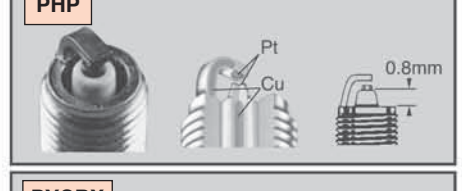

R

C

7

YCC

4

Cu = Copper
Pt = Platinum
Ir = Iridium