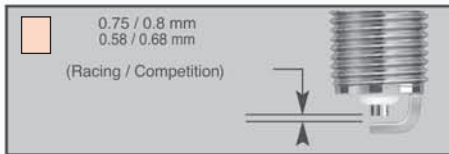

7

YCC

4

Cu = Copper
Pt = Platinum
Ir = Iridium

R C 7 **YCC** 4

R C 7 **YCC** **4**

IRIDIUM

ALFA ROMEO									
ALFA	6	1981>1985	6/2492	VM588HT/HR	OE010	N7YC	0.6	EON5	OE195
	33	1983>1985	4/1490	301.24/28/98	OE010	N7YC	0.6	EON5	OE195
	33 - 16V	1993>	4/1712	AR30746-AR33401/M691	OE110	RC6YC	0.8	EON1	-
	145 TWIN SPARK (14mm PLUG)	1995>2000	4/1970	AR67204	OE126	RC6PYP	0.8	EON1	-
	145 TWIN SPARK (10mm PLUG)	1995>2000	4/1970	AR67204	OE122	RG4PHP	0.8	-	-
	146 TWIN SPARK (14mm PLUG)	1995>1999	4/1970	AR32301	OE126	RC6PYP	0.8	EON1	-
	146 TWIN SPARK (10mm PLUG)	1995>1999	4/1970	AR32301	OE122	RG4PHP	0.8	-	-
	147 TWIN SPARK (14mm PLUG) 1.6	2001>	4/1598	AR32104	OE123	RC8TYC	0.8	EON1	OE179
	147 TWIN SPARK (10mm PLUG) 1.6	2001>	4/1598	AR32104	OE122	RG4PHP	0.8	-	-
	147 1.9 JTD	2004>	4/1910	AR37101	CH 222	-	11 Volt	-	-
	147 1.9 JTD UNIJET 85kW (FACE LIFT)	2005>	4/1910	937A2.000	CH 222	-	11 Volt	-	-
	147 1.9 JTD MULTIJET 110kW (FACE LIFT)	2005>	4/1910	937A5.000	CH 224	-	11 Volt	-	-
	147 TWIN SPARK (14mm PLUG) 2.0	2001>	4/1970	AR32310	OE123	RC8TYC	0.8	EON1	OE179
	147 TWIN SPARK (10mm PLUG) 2.0	2001>	4/1970	AR32310	OE122	RG4PHP	0.8	-	-
	147 3.2 GTA	2004>	6/3179	932A.000	OE146	RC8PYPB4	1.0	EON1	OE179
	155 TWIN SPARK (14mm PLUG)	1996>1998	4/1970	AR67202	OE126	RC6PYP	0.8	EON1	-
	155 TWIN SPARK (10mm PLUG)	1996>1998	4/1970	AR67202	OE122	RG4PHP	0.8	-	-
	155 2.5 V6	1996>1998	6/2492	AR67301	OE018	RN7YC	0.8	EON5	OE195
	156 TWIN SPARK (14mm PLUG)	1998>	4/1970	AR32301	OE126	RC6PYP	0.8	EON1	-
	156 TWIN SPARK (10mm PLUG)	1998>	4/1970	AR32301	OE122	RG4PHP	0.8	-	-
	156 1.9 JTD	2004>	4/1910	AR32302	CH 222	-	11 Volt	-	-
	156 2.4 JTD	2003>	5/2387	AR32501	CH 222	-	11 Volt	-	-
	156 2.5 V6 & V6 SPORTWAGON	2000>	6/2492	AR32401	OE136	RC8PYP	0.8	EON1	OE179
	156 3.2 GTA & GTA SPORTWAGON	2003>	6/3198	932A.000	OE136	RC8PYP	0.8	EON1	OE179
	159 1.9 JTS	2006>	4/1859	939A6.000	OE143	RC8PYCB	0.8	EON1	OE179
	159 2.2 JTS	2006>	4/2198	939A5.000	OE143	RC8PYCB	0.8	EON1	OE179
	159 2.4 JTDM	2006>	4/2387	939A3.000	CH 224	-	11 Volt	-	-
	159 3.2 Q4	2006>	6/3195	939A.000	OE029	RES9PYP4	1.0	EON4	OE189
	164 2.0	1993>	4/1962	AR06416	OE110	RC6YC	0.8	EON1	-
	164 3.0 V6 SUPER	1993>1999	6/2959	AR66301	OE018	RN7YC	0.8	EON5	OE195
	164 3.0 V6 QUADRIFOGLIO	1993>1998	6/2959	AR16102	OE018	RN7YC	0.8	EON5	OE195
	166 3.0 V6	1999>	6/2959	AR34301	OE136	RC8PYP	0.8	EON1	OE179
	166 3.2 V6	2004>	6/3179	936A.000	OE146	RC8PYPB4	1.0	EON1	OE179
	GTV TWIN SPARK (14mm PLUG)	1996>1999	4/1970	AR16201	OE126	RC6PYP	0.8	EON1	-
	GTV TWIN SPARK (10mm PLUG)	1996>1999	4/1970	AR16201	OE122	RG4PHP	0.8	-	-
	GTV 3.0 V6	1999>	6/2959	AR16102	OE136	RC8PYP	0.8	EON1	OE179
	GTV 3.2 V6	2004>	6/3179	936A.6000	OE136	RC8PYP	0.8	EON1	OE179
	GTV 2.5 V6	1982>1985	6/2492	AR01646	OE010	N7YC	0.6	EON5	OE195
	GTV 3000 V6	1983>1985	6/2934	-	OE010	N7YC	0.6	EON5	OE195
	GT 1.9 JTD	2004>	4/1910	937A5.000	CH 224	-	11 Volt	-	-
	GT 1.9 JTD Q2	2004>	4/1910	937A5.000	CH 224	-	11 Volt	-	-
	GT 3.2 V6	2004>	6/3179	936A.000	OE146	RC8PYPB4	1.0	EON1	OE179
	BRERA 2.2 JTS	2006>	4/2198	-	OE143	RC8PYCB	0.8	EON1	OE179
	BRERA 3.2 Q4	2006>	6/3195	-	OE029	RES9PYP4	1.0	EON4	OE189
ALFASUD	1500 Ti, Ti GL, SPRINT	1978>1982	4/1490	AR30128,AR30146	OE010	N7YC	0.6	EON5	OE195
ALFETTA	159i, 2000, 2000 GTV	1976>1985	4/1962	AR01655,01713,10520	OE010	N7YC	0.6	EON5	OE195
EXPORT	1.5, GL, VELOCE	1980>1985	4/1490	-	OE010	N7YC	0.6	EON5	OE195
GIULIETTA	1.8	1979>1985	4/1779	AR01678	OE010	N7YC	0.6	EON5	OE195
	2000 Ti	1982>1985	4/1962	AR01699	OE010	N7YC	0.6	EON5	OE195
SPIDER	TWIN SPARK (14mm PLUG)	1996>	4/1970	AR16201	OE126	RC6PYP	0.8	EON1	-
	TWIN SPARK (10mm PLUG)	1996>	4/1970	AR16201	OE122	RG4PHP	0.8	-	-
	3.0 V6	2002>	6/2959	AR67204	OE008	RN7YCC	0.8	EON5	OE195
	3.2 V6	2004>	6/3179	936A6.000	OE136	RC8PYP	0.8	EON1	OE179
	2.2 JTS	2006>	4/2198	-	OE143	RC8PYCB	0.8	EON1	OE179
	3.2 Q4	2006>	6/3195	936A6.000	OE146	RC8PYPB4	1.0	EON1	OE179
	1.5 VELOCE	1980>1985	4/1490	-	OE010	N7YC	0.6	EON5	OE195
PANEL VAN	PICK-UP	1982>1983	4/1490	-	OE010	N7YC	0.6	EON5	OE195