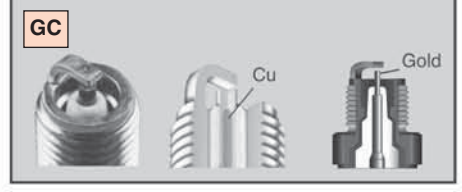

R

C

7

YCC

4

Cu = Copper
Pt = Platinum
Ir = Iridium