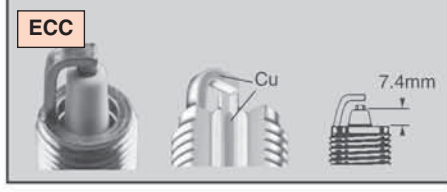

R

C

7

YCC

4

Cu = Copper
Pt = Platinum
Ir = Iridium