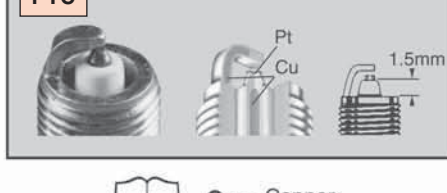

R

C

7

YCC

4

Cu = Copper
Pt = Platinum
Ir = Iridium