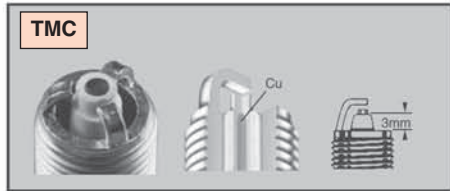

7

YCC

4

Cu = Copper
Pt = Platinum
Ir = Iridium

R C 7 **YCC** 4

R C 7 **YCC** **4**

IRIDIUM

ALFA ROMEO									
ALFA	6	1981>1985	6/2492	VM588HT/HR	OE010	N7YC	0.6	EON5	OE195
	33	1983>1985	4/1490	301.24/28/98	OE010	N7YC	0.6	EON5	OE195
	33 - 16V	1993>	4/1712	AR30746-AR33401/M691	OE110	RC6YC	0.8	EON1	-
	145 TWIN SPARK (14mm PLUG)	1995>2000	4/1970	AR67204	OE126	RC6PYP	0.8	EON1	-
	145 TWIN SPARK (10mm PLUG)	1995>2000	4/1970	AR67204	OE122	RG4PHP	0.8	-	-
	146 TWIN SPARK (14mm PLUG)	1995>1999	4/1970	AR32301	OE126	RC6PYP	0.8	EON1	-
	146 TWIN SPARK (10mm PLUG)	1995>1999	4/1970	AR32301	OE122	RG4PHP	0.8	-	-
	147 TWIN SPARK (14mm PLUG) 1.6	2001>	4/1598	AR32104	OE123	RC8TYC	0.8	EON1	OE179
	147 TWIN SPARK (10mm PLUG) 1.6	2001>	4/1598	AR32104	OE122	RG4PHP	0.8	-	-
	147 1.9 JTD	2004>	4/1910	AR37101	CH 222	-	11 Volt	-	-
	147 1.9 JTD UNIJET 85kW (FACE LIFT)	2005>	4/1910	937A2.000	CH 222	-	11 Volt	-	-
	147 1.9 JTD MULTIJET 110kW (FACE LIFT)	2005>	4/1910	937A5.000	CH 224	-	11 Volt	-	-
	147 TWIN SPARK (14mm PLUG) 2.0	2001>	4/1970	AR32310	OE123	RC8TYC	0.8	EON1	OE179
	147 TWIN SPARK (10mm PLUG) 2.0	2001>	4/1970	AR32310	OE122	RG4PHP	0.8	-	-
	147 3.2 GTA	2004>	6/3179	932A.000	OE146	RC8PYPB4	1.0	EON1	OE179
	155 TWIN SPARK (14mm PLUG)	1996>1998	4/1970	AR67202	OE126	RC6PYP	0.8	EON1	-
	155 TWIN SPARK (10mm PLUG)	1996>1998	4/1970	AR67202	OE122	RG4PHP	0.8	-	-
	155 2.5 V6	1996>1998	6/2492	AR67301	OE018	RN7YC	0.8	EON5	OE195
	156 TWIN SPARK (14mm PLUG)	1998>	4/1970	AR32301	OE126	RC6PYP	0.8	EON1	-
	156 TWIN SPARK (10mm PLUG)	1998>	4/1970	AR32301	OE122	RG4PHP	0.8	-	-
	156 1.9 JTD	2004>	4/1910	AR32302	CH 222	-	11 Volt	-	-
	156 2.4 JTD	2003>	5/2387	AR32501	CH 222	-	11 Volt	-	-
	156 2.5 V6 & V6 SPORTWAGON	2000>	6/2492	AR32401	OE136	RC8PYP	0.8	EON1	OE179
	156 3.2 GTA & GTA SPORTWAGON	2003>	6/3198	932A.000	OE136	RC8PYP	0.8	EON1	OE179
	159 1.9 JTS	2006>	4/1859	939A6.000	OE143	RC8PYCB	0.8	EON1	OE179
	159 2.2 JTS	2006>	4/2198	939A5.000	OE143	RC8PYCB	0.8	EON1	OE179
	159 2.4 JTDM	2006>	4/2387	939A3.000	CH 224	-	11 Volt	-	-
	159 3.2 Q4	2006>	6/3195	939A.000	OE029	RES9PYP4	1.0	EON4	OE189
	164 2.0	1993>	4/1962	AR06416	OE110	RC6YC	0.8	EON1	-
	164 3.0 V6 SUPER	1993>1999	6/2959	AR66301	OE018	RN7YC	0.8	EON5	OE195
	164 3.0 V6 QUADRIFOGLIO	1993>1998	6/2959	AR16102	OE018	RN7YC	0.8	EON5	OE195
	166 3.0 V6	1999>	6/2959	AR34301	OE136	RC8PYP	0.8	EON1	OE179
	166 3.2 V6	2004>	6/3179	936A.000	OE146	RC8PYPB4	1.0	EON1	OE179
	GTV TWIN SPARK (14mm PLUG)	1996>1999	4/1970	AR16201	OE126	RC6PYP	0.8	EON1	-
	GTV TWIN SPARK (10mm PLUG)	1996>1999	4/1970	AR16201	OE122	RG4PHP	0.8	-	-
	GTV 3.0 V6	1999>	6/2959	AR16102	OE136	RC8PYP	0.8	EON1	OE179
	GTV 3.2 V6	2004>	6/3179	936A.6000	OE136	RC8PYP	0.8	EON1	OE179
	GTV 2.5 V6	1982>1985	6/2492	AR01646	OE010	N7YC	0.6	EON5	OE195
	GTV 3000 V6	1983>1985	6/2934	-	OE010	N7YC	0.6	EON5	OE195
	GT 1.9 JTD	2004>	4/1910	937A5.000	CH 224	-	11 Volt	-	-
	GT 1.9 JTD Q2	2004>	4/1910	937A5.000	CH 224	-	11 Volt	-	-
	GT 3.2 V6	2004>	6/3179	936A.000	OE146	RC8PYPB4	1.0	EON1	OE179
	BRERA 2.2 JTS	2006>	4/2198	-	OE143	RC8PYCB	0.8	EON1	OE179
	BRERA 3.2 Q4	2006>	6/3195	-	OE029	RES9PYP4	1.0	EON4	OE189
ALFASUD	1500 Ti, Ti GL, SPRINT	1978>1982	4/1490	AR30128,AR30146	OE010	N7YC	0.6	EON5	OE195
ALFETTA	159i, 2000, 2000 GTV	1976>1985	4/1962	AR01655,01713,10520	OE010	N7YC	0.6	EON5	OE195
EXPORT	1.5, GL, VELOCE	1980>1985	4/1490	-	OE010	N7YC	0.6	EON5	OE195
GIULIETTA	1.8	1979>1985	4/1779	AR01678	OE010	N7YC	0.6	EON5	OE195
	2000 Ti	1982>1985	4/1962	AR01699	OE010	N7YC	0.6	EON5	OE195
SPIDER	TWIN SPARK (14mm PLUG)	1996>	4/1970	AR16201	OE126	RC6PYP	0.8	EON1	-
	TWIN SPARK (10mm PLUG)	1996>	4/1970	AR16201	OE122	RG4PHP	0.8	-	-
	3.0 V6	2002>	6/2959	AR67204	OE008	RN7YCC	0.8	EON5	OE195
	3.2 V6	2004>	6/3179	936A6.000	OE136	RC8PYP	0.8	EON1	OE179
	2.2 JTS	2006>	4/2198	-	OE143	RC8PYCB	0.8	EON1	OE179
	3.2 Q4	2006>	6/3195	936A6.000	OE146	RC8PYPB4	1.0	EON1	OE179
	1.5 VELOCE	1980>1985	4/1490	-	OE010	N7YC	0.6	EON5	OE195
PANEL VAN	PICK-UP	1982>1983	4/1490	-	OE010	N7YC	0.6	EON5	OE195