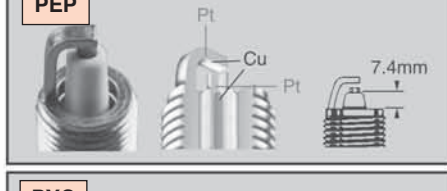

R

C

7

YCC

4

Cu = Copper
Pt = Platinum
Ir = Iridium