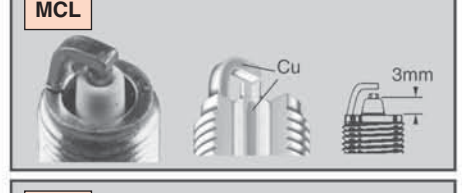

R

C

7

YCC

4

Cu = Copper
Pt = Platinum
Ir = Iridium