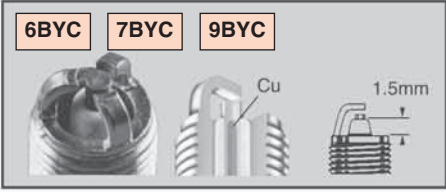

R

C

7

YCC

4

Cu = Copper
Pt = Platinum
Ir = Iridium