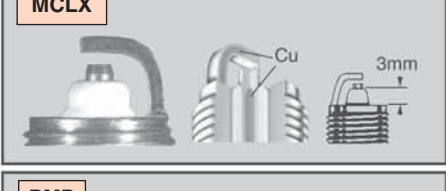

R

C

7

YCC

4

Cu = Copper
Pt = Platinum
Ir = Iridium