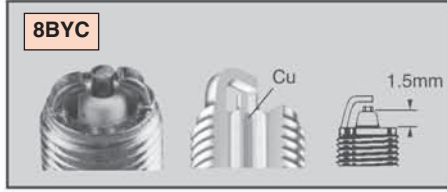

R

C

7

YCC

4

Cu = Copper
Pt = Platinum
Ir = Iridium