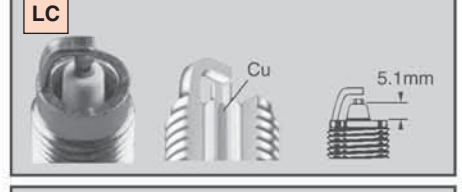

R

C

7

YCC

4

Cu = Copper
Pt = Platinum
Ir = Iridium