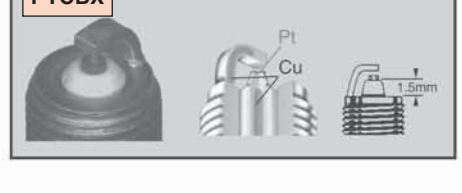

R

C

7

YCC

4

Cu = Copper
Pt = Platinum
Ir = Iridium