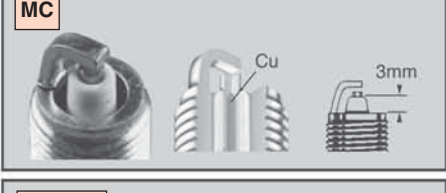

R

C

7

YCC

4

Cu = Copper
Pt = Platinum
Ir = Iridium