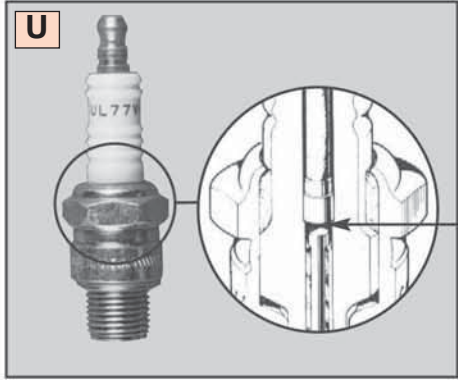

Resistor
Resistance