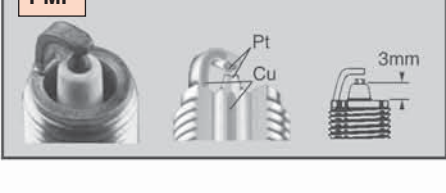

R

C

7

YCC

4

Cu = Copper
Pt = Platinum
Ir = Iridium