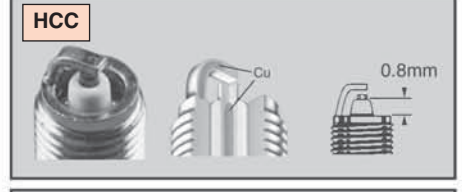

R

C

7

YCC

4

Cu = Copper
Pt = Platinum
Ir = Iridium